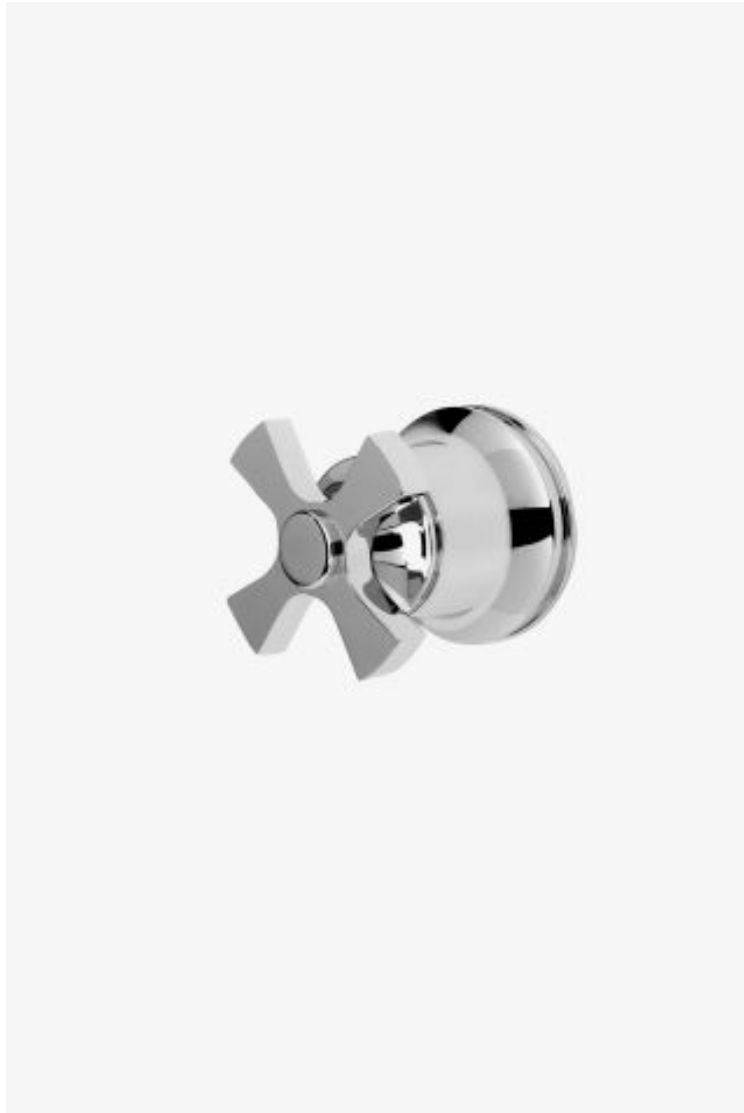

ESTB. 1978

WATERWORKS

Transit

Transit Volume Control with Cross Handle

Style #: TRVC40

Available in Brass, Dark Nickel, Matte Gold, Chrome, Burnished Brass, Gold, Burnished Nickel, Vintage Brass, Matte Nickel, Dark Brass, Nickel and Copper

ESTB. 1978

WATERWORKS

THE COLLECTION: Transit

Stylish simplicity that fits into any decor. Each design represents a sophisticated mix of modern and traditional influences, streamlined into a sculpted and tapered look.

FEATURES

- Cross Handle
- Used to Control Water Flow to a Single Waterway Outlet
- Stocked in Chrome, Nickel and Brass
- Requires rough valve, Sold separately: GUVVC18/GUVVC19 or GUVVC16/GUVVC17

AVAILABLE OPTIONS