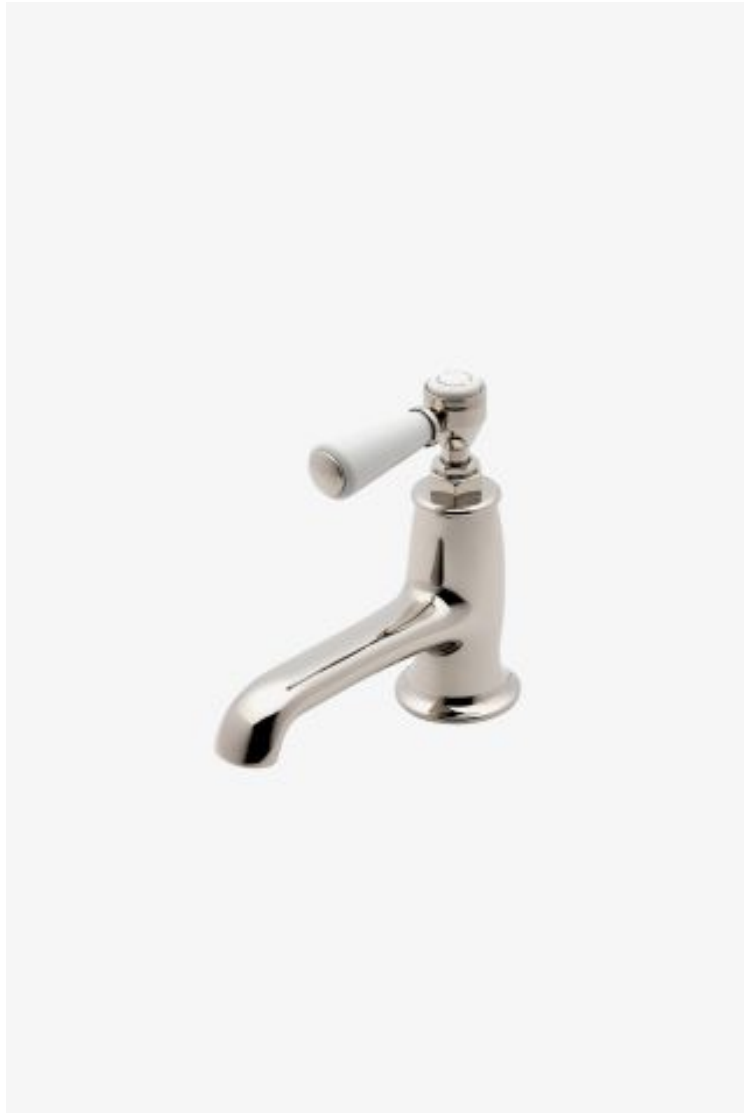

## Highgate One Hole Lavatory Faucet with Porcelain Lever Handle

*Style #: HGLS50*

Available in Matte Gold, Chrome, Burnished Brass, Gold, Burnished Nickel, Dark Nickel, Matte Nickel, Vintage Brass, Brass, Dark Brass, Nickel and Copper

## THE COLLECTION: Highgate

Our take on old English style: simple, functional shapes, detailed with white porcelain indices and hexagonal accents for a timeless feel.

---

## FEATURES

- Lever Handle
- Includes Universal Lift and Turn Drain (UNLD30) which fits 1-1/2" through 1-3/4" drain hole openings
- Stocked in Chrome, Nickel and Brass
- Available in 1.2gpm (4.5L/min) flow rate