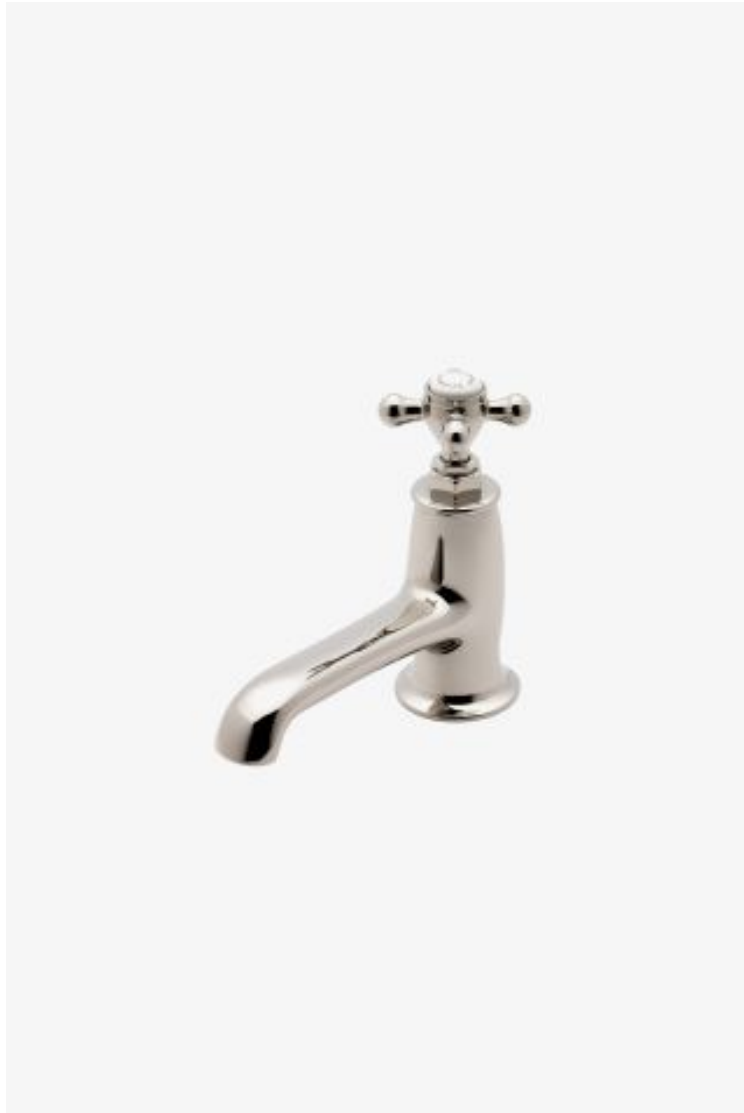

ESTB. 1978

WATERWORKS

Highgate

Highgate One Hole Lavatory Faucet with Cross Handle

Style #: HGLS40

Available in Burnished Brass, Gold, Burnished Nickel, Dark Nickel, Brass, Matte Nickel, Vintage Brass, Nickel, Dark Brass, Chrome, Copper and Matte Gold

ESTB. 1978

WATERWORKS

THE COLLECTION: Highgate

Our take on old English style: simple, functional shapes, detailed with white porcelain indices and hexagonal accents for a timeless feel.

FEATURES

- Cross Handle
 - Includes Universal Lift and Turn Drain (UNLD30) which fits 1-1/2" through 1-3/4" drain hole openings
 - Stocked in Chrome, Nickel and Brass
 - Available in 1.2gpm (4.5L/min) flow rate
-

AVAILABLE OPTIONS

Metal Finish	Item Number	Price
Matte Nickel	HGLS40-12MN	£1,073
Burnished Nickel	HGLS40-12BUN	£1,073
Burnished Brass	HGLS40-12BB	£1,073
Copper	HGLS40-12CPR	£1,320
Dark Brass	HGLS40-12DB	£1,320
Vintage Brass	HGLS40-12VTB	£1,320
Dark Nickel	HGLS40-12DN	£1,320
Gold	HGLS40-12G	£2,063
Matte Gold	HGLS40-12MG	£2,063
Chrome	HGLS40-12C	£825
Nickel	HGLS40-12N	£825
Brass	HGLS40-12B	£825