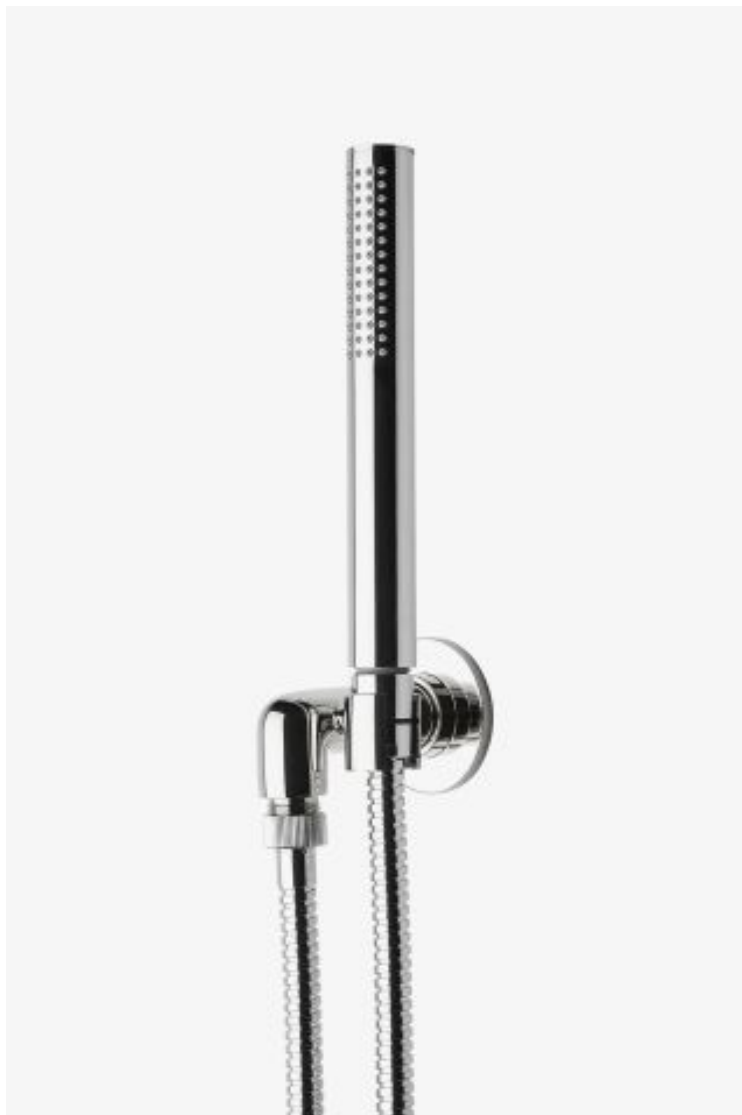

ESTB. 1978

WATERWORKS

Flyte

Flyte Handshower On Hook

Style #: FLHS01

Available in Burnished Nickel, Dark Nickel, Matte Nickel, Vintage Brass, Brass, Dark Brass, Matte Black, Copper, Matte Gold, Nickel, Burnished Brass, Gold and Chrome

ESTB. 1978

WATERWORKS

THE COLLECTION: Flyte

Pure Modernism. Like minimalist works of art, the elegant proportions of these light, fluid elements bring sculptural reference to a room.

FEATURES

- Features a Fixed Spray Pattern
 - Stocked in Chrome, Nickel, Brass and Matte Black
 - Available in 1.75gpm (6.6L/min) flow rate
-

AVAILABLE OPTIONS

Metal Finish	Item Number	Price
Chrome	05-46545-51716	£485
Nickel	05-70999-68890	£485
Matte Black	05-86992-15866	£631
Brass	05-54910-84849	£485
Matte Nickel	FLHS01-18MN	£631
Burnished Nickel	05-57743-35110	£631
Burnished Brass	05-31252-28023	£631
Copper	05-63244-62232	£776
Dark Brass	05-89429-98439	£776
Vintage Brass	05-25447-22256	£776
Dark Nickel	05-12098-68343	£776
Gold	05-46082-04529	£1,213
Matte Gold	05-58903-43804	£1,213