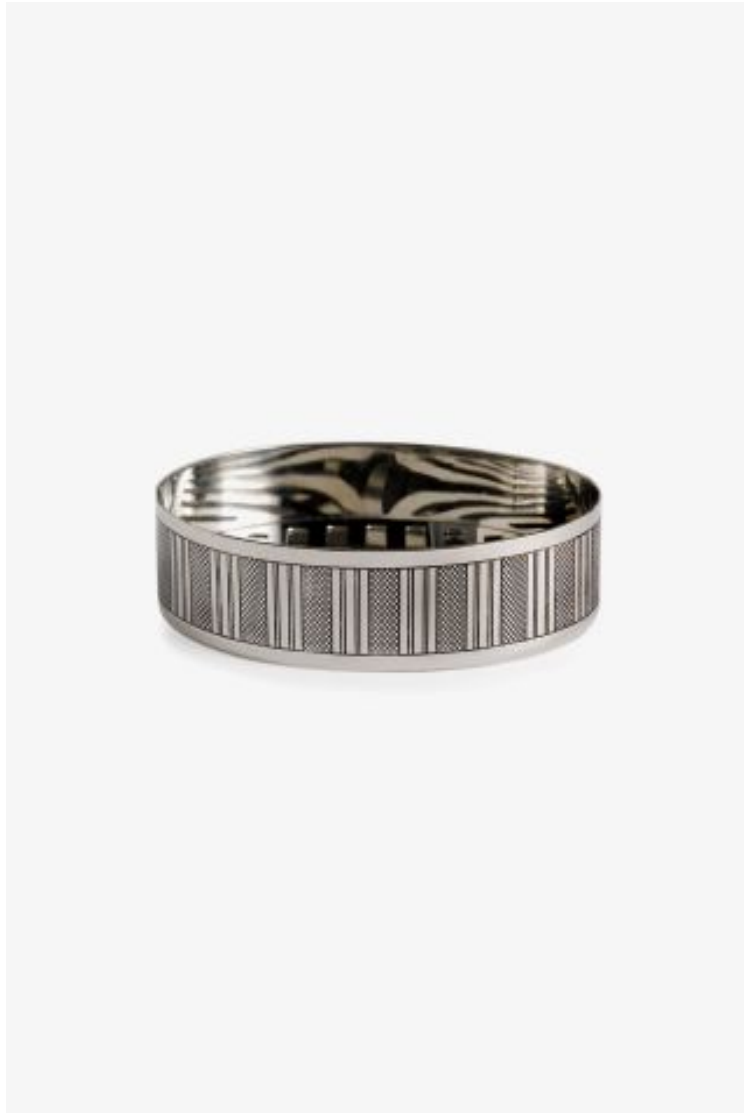

# Engine Turned Pewter

## Engine Turned Pewter Freestanding Oval Soap Dish

*Style #: ENSD01*

Available in Pewter

ESTB. 1978

WATERWORKS

### THE COLLECTION: Engine Turned Pewter

This refined texture is well suited for formal less feminine settings. The striped texture of the metal takes its inspiration from antique lighters.

---

### FEATURES

- 5" x 3 3/4" x 1 1/2"
  - Made of Pewter
  - Refined textured stripe design, hand machined, assembled and polished to the highest standards of pewter
  - Care and Cleaning: Clean with soap and water. Dry with a non abrasive cloth in an up and down motion to maintain luster
  - Made in United Kingdom
- 