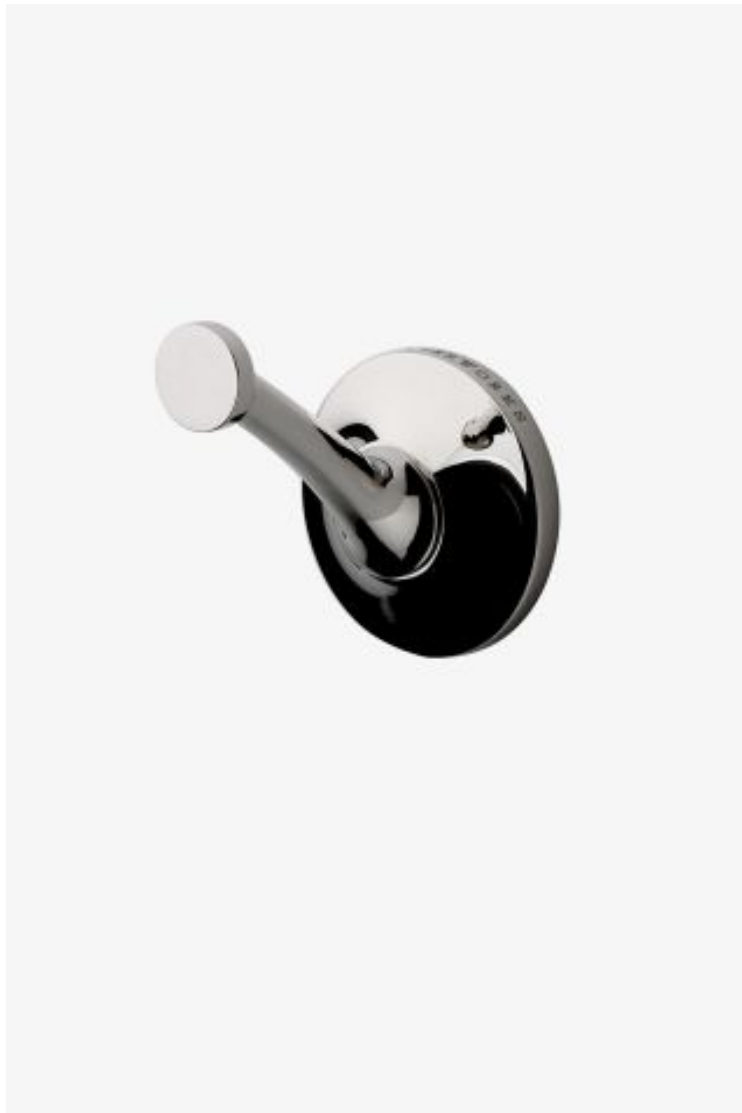

ESTB. 1978

WATERWORKS

Easton

Easton Single Robe Hook

Style #: EARH46

Available in Chrome, Matte Gold, Dark Nickel, Matte Nickel, Vintage Brass, Burnished Nickel, Gold, Burnished Brass, Brass, Nickel, Dark Brass and Copper

ESTB. 1978

WATERWORKS

THE COLLECTION: Easton

Drawing on Edwardian style, Easton is the most extensive Waterworks family; a range of moods and a selection of products from fittings to furniture.

FEATURES

- 2" x 2 3/4" x 2.85"
 - Wall Mounted - Mounting Hardware Included
 - Made of Brass
 - Stocked in Brass, Chrome, Matte Nickel, and Nickel
-

AVAILABLE OPTIONS

Metal Finish	Item Number	Price
Matte Nickel	EARH46-MN	£221
Chrome	EARH46-C	£170
Dark Brass	EARH46-DB	£224
Brass	EARH46-B	£170
Gold	EARH46-G	£350
Vintage Brass	EARH46-VTB	£272
Matte Gold	EARH46-MG	£350
Copper	EARH46-CPR	£224
Nickel	EARH46-N	£140
Burnished Brass	EARH46-BB	£182
Burnished Nickel	EARH46-BUN	£221
Dark Nickel	EARH46-DN	£224