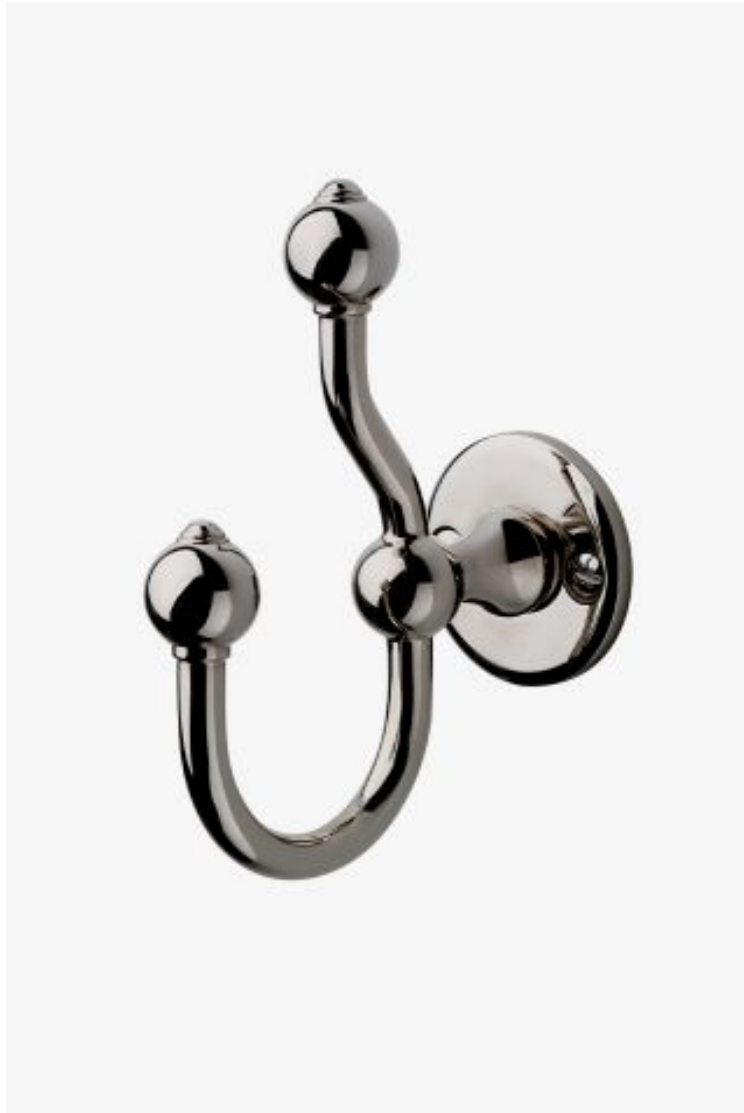

ESTB. 1978

WATERWORKS

Crystal

Crystal Double Robe Hook

Style #: CRRH49

Available in Burnished Nickel, Matte Nickel, Burnished Brass, Brass, Dark Nickel, Dark Brass, Matte Gold, Gold, Nickel, Copper and Chrome

ESTB. 1978

WATERWORKS

THE COLLECTION: Crystal

Comprehensive and universal, the classic design of Crystal is appropriate to partner with any line of fittings and fixtures from modern to traditional. The weight and quality of these handcrafted pieces is unsurpassed.

FEATURES

- 1 3/4" x 3 1/2" x 4.6"
- Made from Brass
- Mounting hardware included

AVAILABLE OPTIONS

Metal Finish	Item Number	Price
Copper	CRRH49-CPR	£416
Gold	CRRH49-G	£650
Dark Brass	CRRH49-DB	£416
Brass	CRRH49-B	£325
Matte Nickel	CRRH49-MN	£338
Chrome	CRRH49-C	£325
Nickel	CRRH49-N	£325
Matte Gold	CRRH49-MG	£650
Dark Nickel	CRRH49-DN	£416
Burnished Brass	CRRH49-BB	£338
Burnished Nickel	CRRH49-BUN	£338