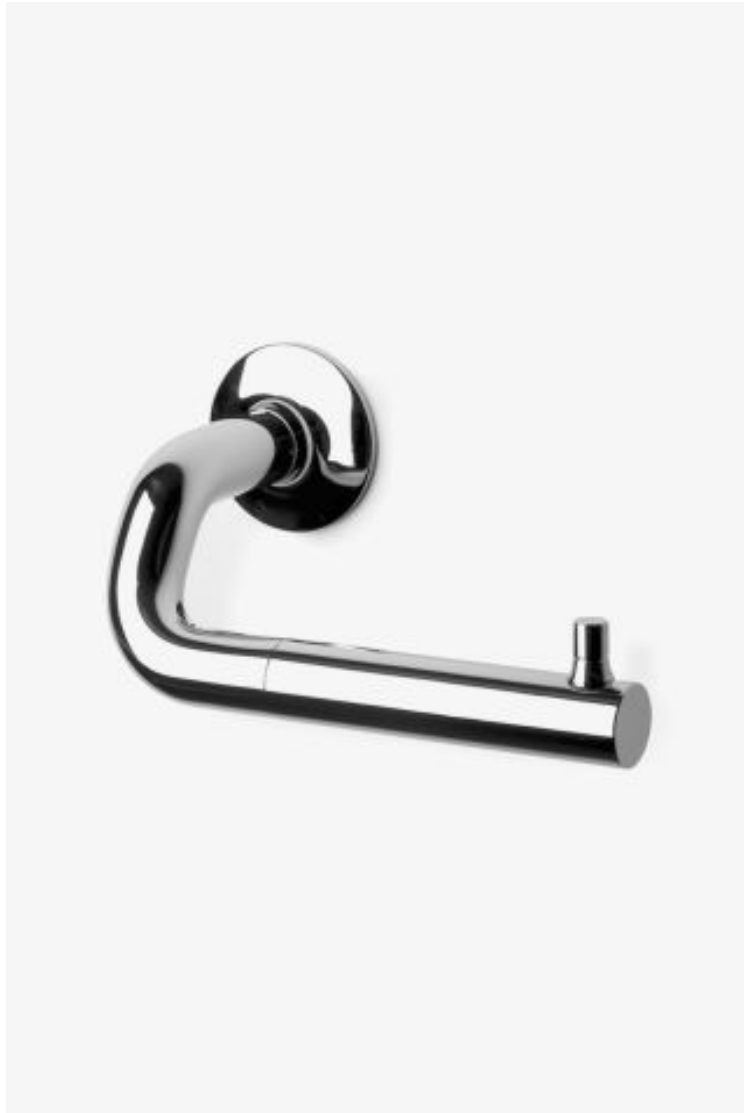

ESTB. 1978

WATERWORKS

.25

.25 Wall Mounted One Arm Paper Holder

Style #: PTPH20

Available in Copper, Gold, Burnished Brass, Burnished Nickel, Brass, Vintage Brass, Nickel, Matte Gold, Dark Brass, Chrome, Dark Nickel and Matte Nickel

ESTB. 1978

WATERWORKS

THE COLLECTION: .25

.25 is the ultimate in utilitarian elegance: A simple and understated design that is equally functional and beautiful.

FEATURES

- 7 3/4" x 4 1/4" x 3 1/2"
 - Wall Mounted
 - Single Arm
 - Brass Construction
-

AVAILABLE OPTIONS

Metal Finish	Item Number	Price
Chrome	PTPH20-C	£260
Nickel	PTPH20-N	£260
Brass	PTPH20-B	£260
Burnished Brass	PTPH20-BB	£338
Copper	PTPH20-CPR	£416
Dark Nickel	PTPH20-DN	£416
Matte Gold	PTPH20-MG	£650
Vintage Brass	PTPH20-VTB	£416
Burnished Nickel	PTPH20-BUN	£338
Gold	PTPH20-G	£650
Matte Nickel	PTPH20-MN	£338
Dark Brass	PTPH20-DB	£416