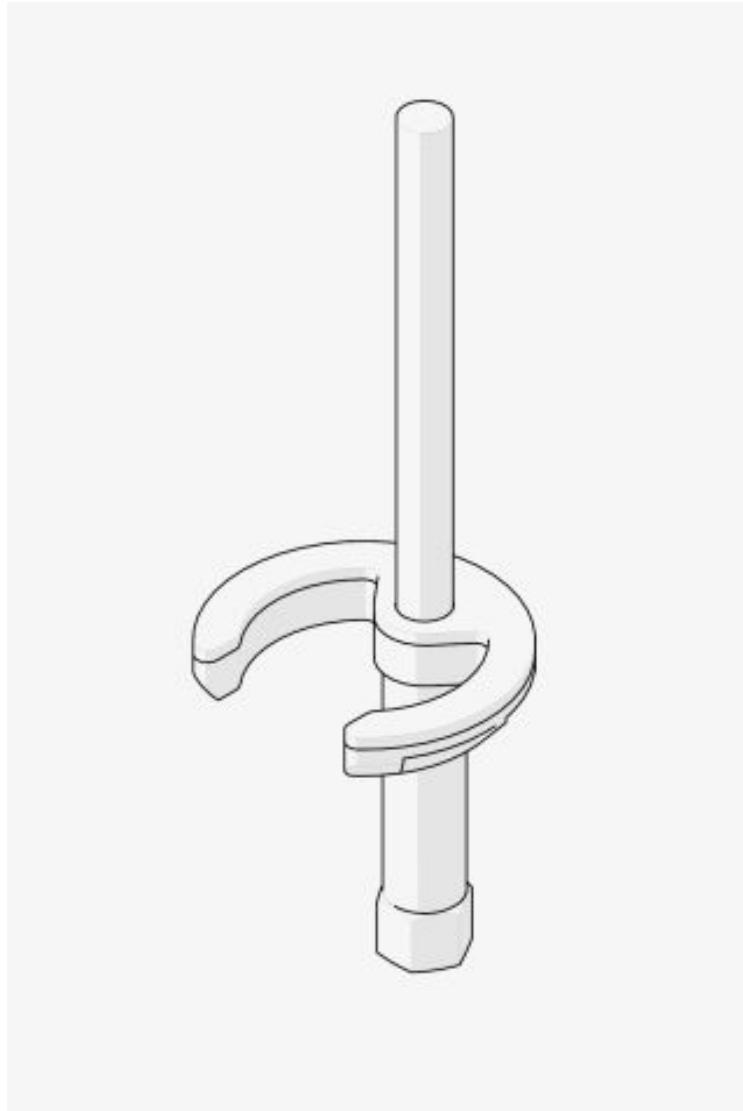

ESTB. 1978

WATERWORKS

Service Parts

Service Parts M8 x 100mm Long Mounting Hardware Kit

Style #: 100286

Available in Unfinished

ESTB. 1978

WATERWORKS

FEATURES

AVAILABLE OPTIONS

Metal Finish	Item Number	Price
Unfinished	100286-UF	£17