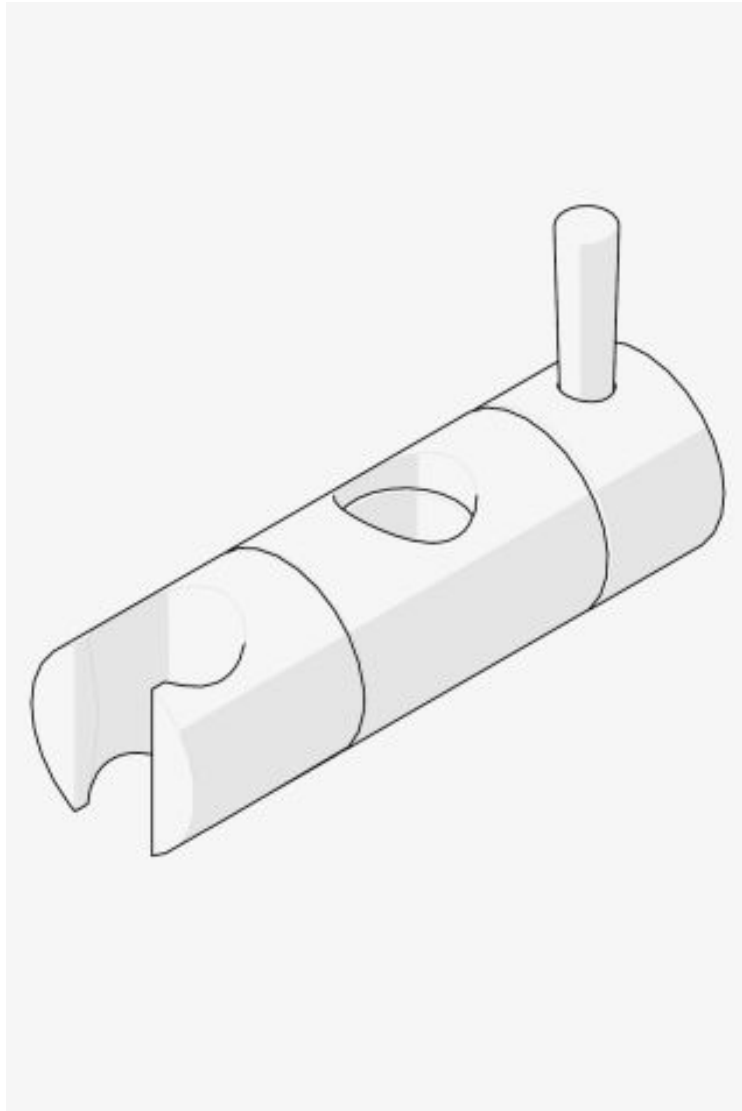

# Service Parts

## Service Parts Sliding Handshower Hook for 20mm Bars with Lever Handle

*Style #: 106147*

Available in Matte Gold, Chrome, Matte Nickel, Gold, Burnished Nickel, Vintage Brass, Burnished Brass, Dark Nickel, Brass, Dark Brass, Nickel and Copper