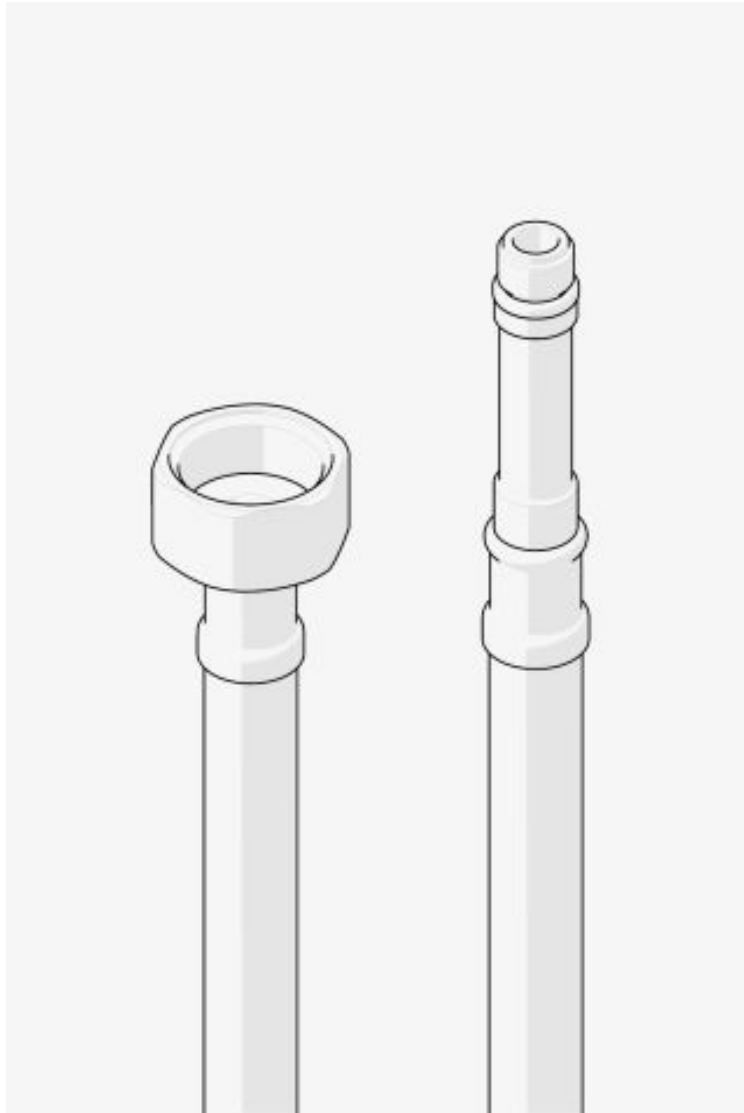

ESTB. 1978

WATERWORKS

Service Parts

Service Parts Supply Hose, M10 x 1/2" Female, 15-3/4" [400mm] Length

Style #: 100276

Available in Unfinished

ESTB. 1978

WATERWORKS

FEATURES

AVAILABLE OPTIONS

Metal Finish	Item Number	Price
Unfinished	100276-UF	£39