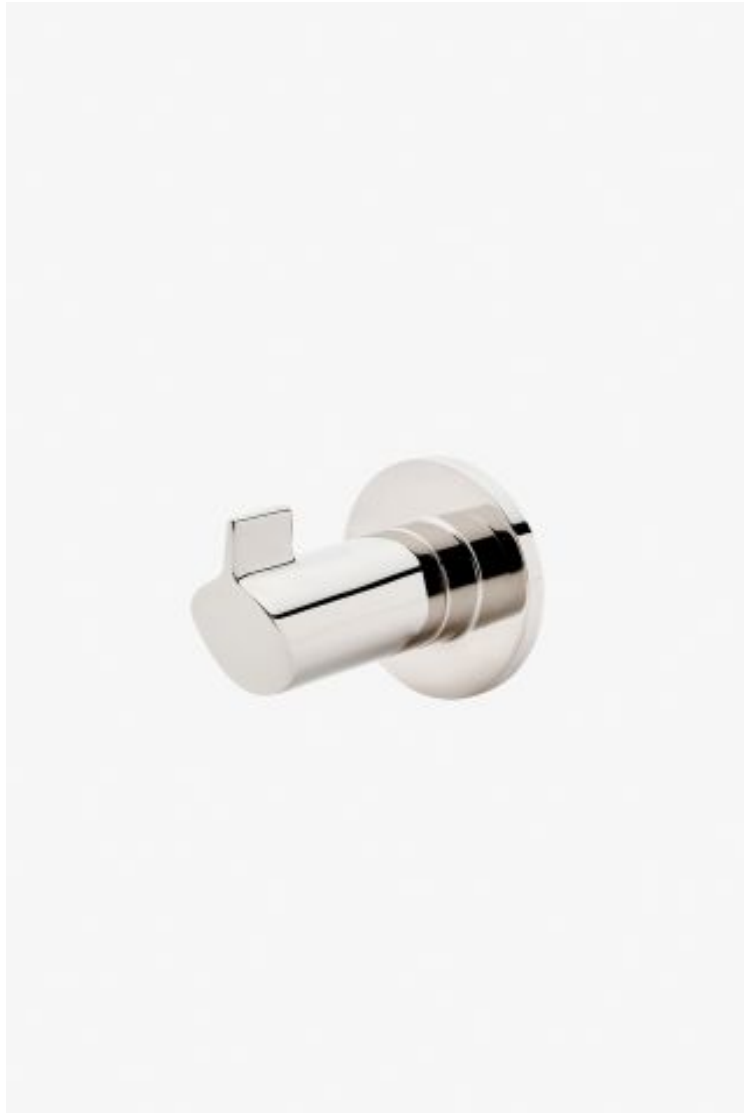

ESTB. 1978

WATERWORKS

Finot

Finot Slope Single Hook

Style #: NRH01S

Available in Burnished Brass, Gold, Burnished Nickel, Vintage Brass, Matte Nickel, Dark Brass, Brass, Copper, Nickel, Dark Nickel, Matte Gold and Chrome

ESTB. 1978

WATERWORKS

THE COLLECTION: Finot

Finot seamlessly blends meticulous details with contemporary sensibility. A true integration of design and engineering expertise, this collection is comprised of parts that are decisively cast and forged to achieve painstaking precision and refinement.

FEATURES

- All mounting hardware included
- Solid Brass Construction
- Stocked in Chrome, Nickel, Brass and Dark Nickel

AVAILABLE OPTIONS

Metal Finish	Item Number	Price
Chrome	NRH01S-C	£130
Nickel	NRH01S-N	£130
Brass	NRH01S-B	£130
Matte Nickel	NRH01S-MN	£169
Burnished Nickel	NRH01S-BUN	£169
Burnished Brass	NRH01S-BB	£169
Dark Nickel	NRH01S-DN	£208
Copper	NRH01S-CPR	£208
Dark Brass	NRH01S-DB	£208
Vintage Brass	NRH01S-VTB	£208
Gold	NRH01S-G	£325
Matte Gold	NRH01S-MG	£325