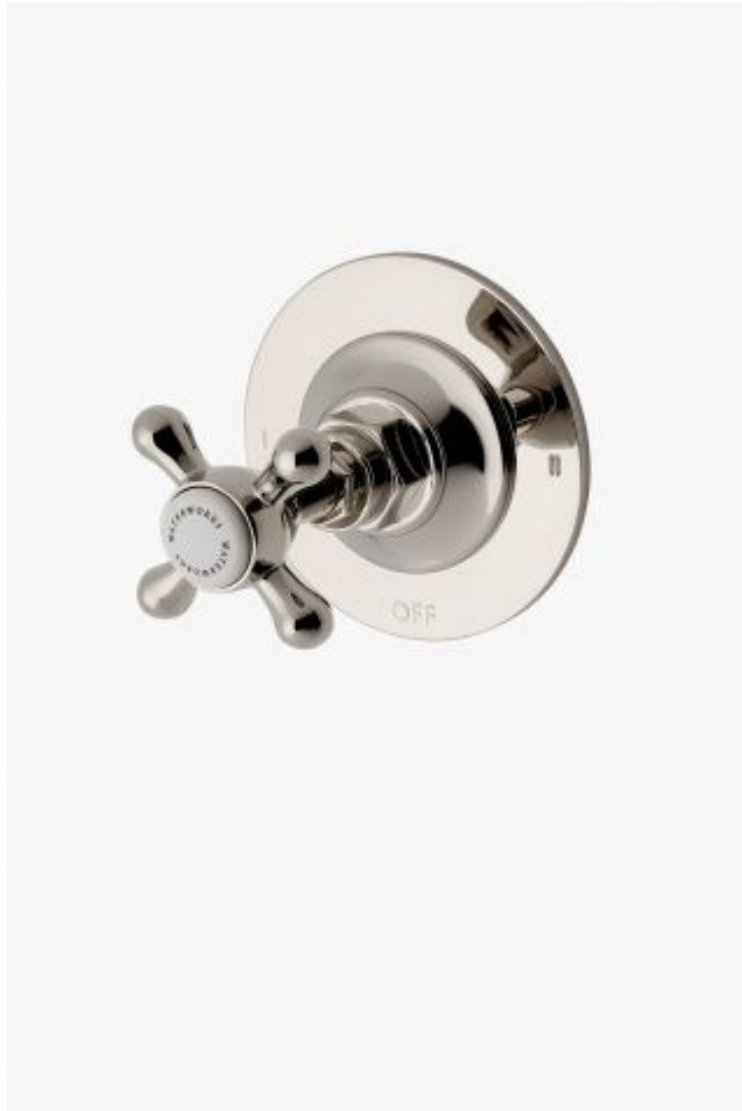

## Highgate Two Way Diverter Valve Trim for Thermostatic with Roman Numerals and Cross Handle

*Style #: HG2T01*

Available in Matte Nickel, Vintage Brass, Dark Brass, Copper, Matte Gold, Burnished Brass, Gold, Burnished Nickel and Dark Nickel

## THE COLLECTION: Highgate

Our take on old English style: simple, functional shapes, detailed with white porcelain indices and hexagonal accents for a timeless feel.

---

## FEATURES

- Cross Handle
  - For Use With a Thermostatic Shower System and Two Waterway Outlets
  - Features Roman Numerals Representing Outlet Position
  - Stocked in Chrome, Nickel, Brass
  - Requires valve rough sold separately
- 