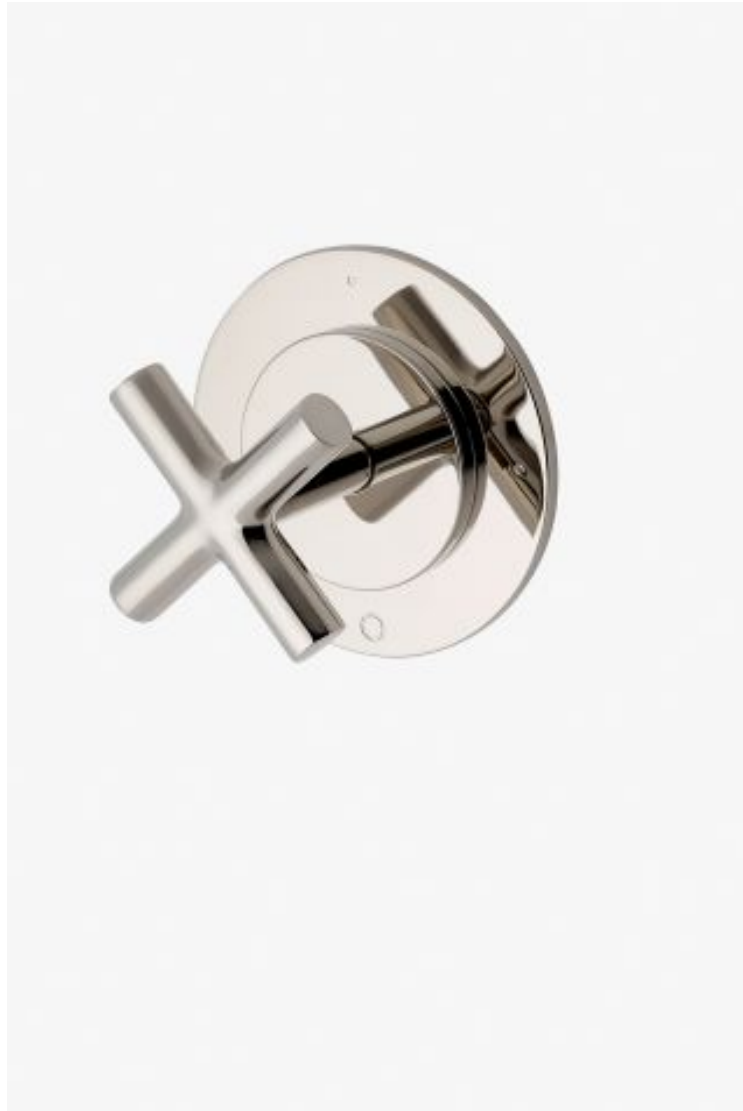

ESTB. 1978

WATERWORKS

Flyte

Flyte Three Way Diverter Valve Trim for Thermostatic with Modern Dots and Cross Handle

Style #: FL3T01

Available in Dark Nickel, Matte Nickel, Vintage Brass, Dark Brass, Copper, Matte Gold, Burnished Brass, Gold and Burnished Nickel

ESTB. 1978

WATERWORKS

THE COLLECTION: Flyte

Pure Modernism. Like minimalist works of art, the elegant proportions of these light, fluid elements bring sculptural reference to a room.

FEATURES

- Cross Handle
 - For Use With a Thermostatic Shower System and Three Waterway Outlets
 - Features Modern Dots Representing Outlet Position
 - Stocked in Chrome, Nickel, Brass and Matte Black
 - Requires valve rough sold separately
-

AVAILABLE OPTIONS

Metal Finish	Item Number	Price
Matte Nickel	FL3T01-MN	£670
Burnished Nickel	FL3T01-BUN	£670
Burnished Brass	FL3T01-BB	£670
Copper	FL3T01-CPR	£824
Dark Brass	FL3T01-DB	£824
Vintage Brass	FL3T01-VTB	£824
Dark Nickel	FL3T01-DN	£824
Gold	FL3T01-G	£1,288
Matte Gold	FL3T01-MG	£1,288