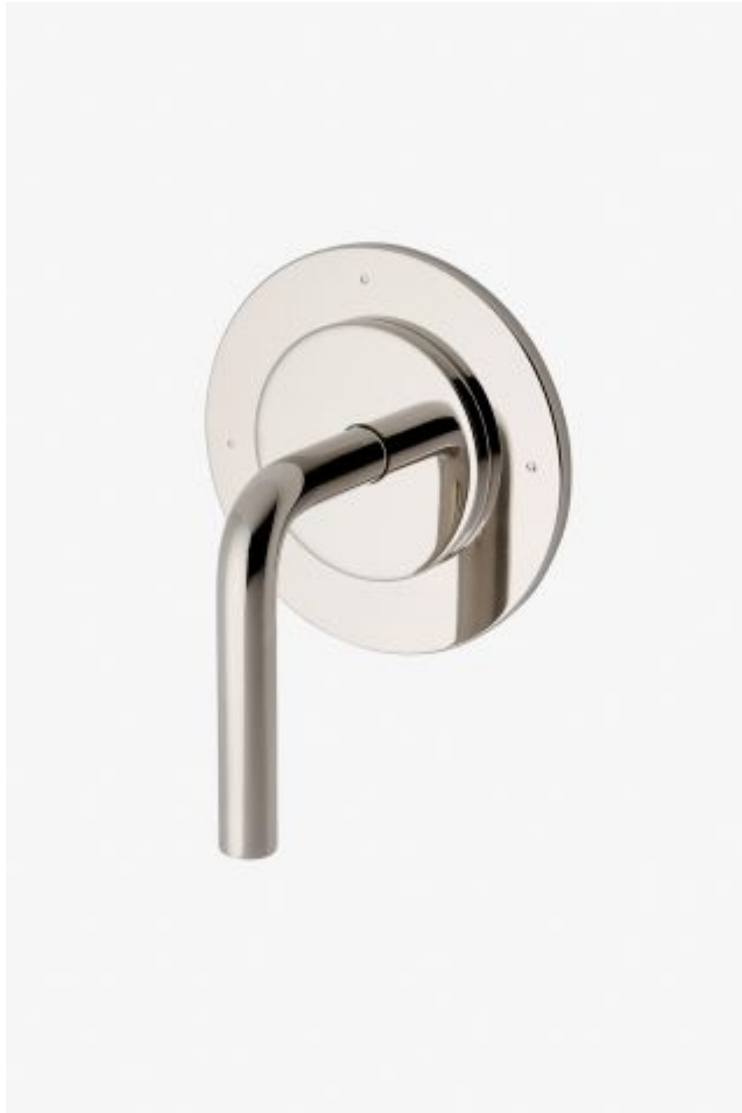

ESTB. 1978

WATERWORKS

Flyte

Flyte Three Way Diverter Valve Trim for Pressure Balance with Modern Dots and Lever Handle

Style #: FL3P10

Available in Burnished Nickel, Dark Nickel, Matte Nickel, Vintage Brass, Dark Brass, Copper, Matte Gold, Burnished Brass and Gold

ESTB. 1978

WATERWORKS

THE COLLECTION: Flyte

Pure Modernism. Like minimalist works of art, the elegant proportions of these light, fluid elements bring sculptural reference to a room.

FEATURES

- Lever Handle
 - For Use With a Pressure Balance Shower System and Three Waterway Outlets
 - Features Modern Dots Representing Outlet Position
 - Stocked in Chrome, Nickel, Brass and Matte Black
 - Requires valve rough sold separately
-

AVAILABLE OPTIONS

Metal Finish	Item Number	Price
Matte Nickel	FL3P10-MN	£644
Burnished Nickel	FL3P10-BUN	£644
Burnished Brass	FL3P10-BB	£644
Copper	FL3P10-CPR	£792
Dark Brass	FL3P10-DB	£792
Vintage Brass	FL3P10-VTB	£792
Dark Nickel	FL3P10-DN	£792
Gold	FL3P10-G	£1,238
Matte Gold	FL3P10-MG	£1,238