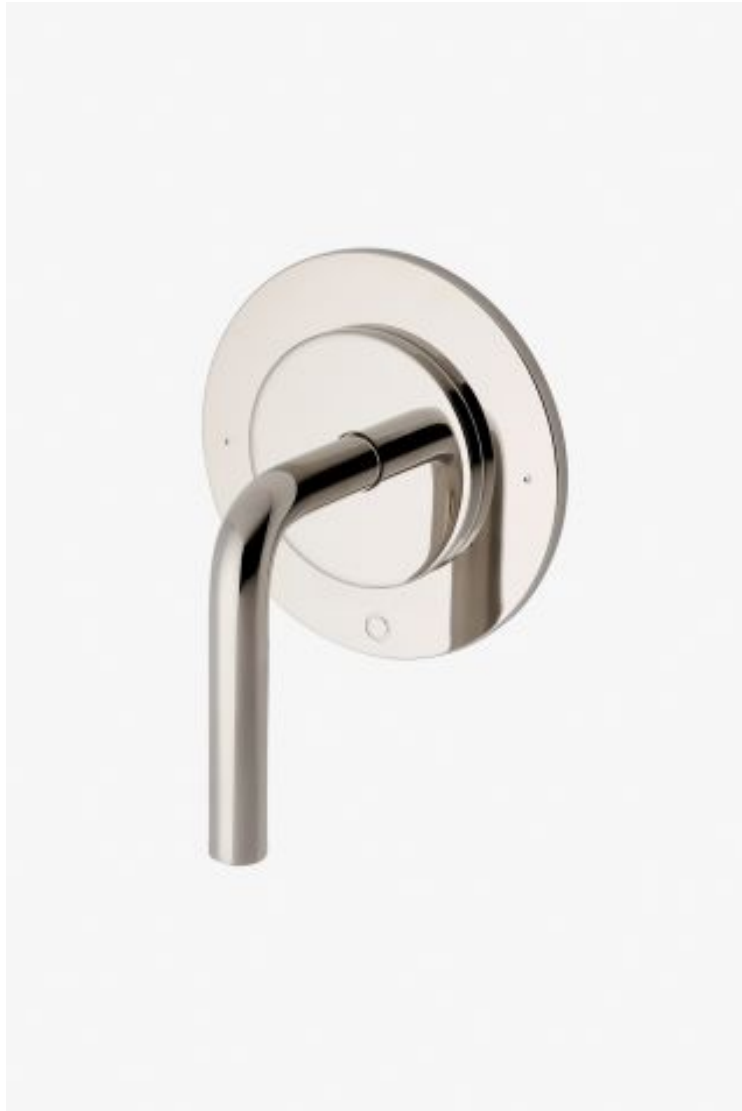

## Flyte Two Way Diverter Valve Trim for Thermostatic with Modern Dots and Lever Handle

*Style #: FL2T10*

Available in Copper, Matte Gold, Burnished Brass, Gold, Burnished Nickel, Dark Nickel, Matte Nickel, Vintage Brass and Dark Brass

## THE COLLECTION: Flyte

Pure Modernism. Like minimalist works of art, the elegant proportions of these light, fluid elements bring sculptural reference to a room.

---

## FEATURES

- Lever Handle
  - For Use With a Thermostatic Shower System and Two Waterway Outlets
  - Features Modern Dots Representing Outlet Position
  - Stocked in Chrome, Nickel, Brass and Matte Black
  - Requires valve rough sold separately
- 