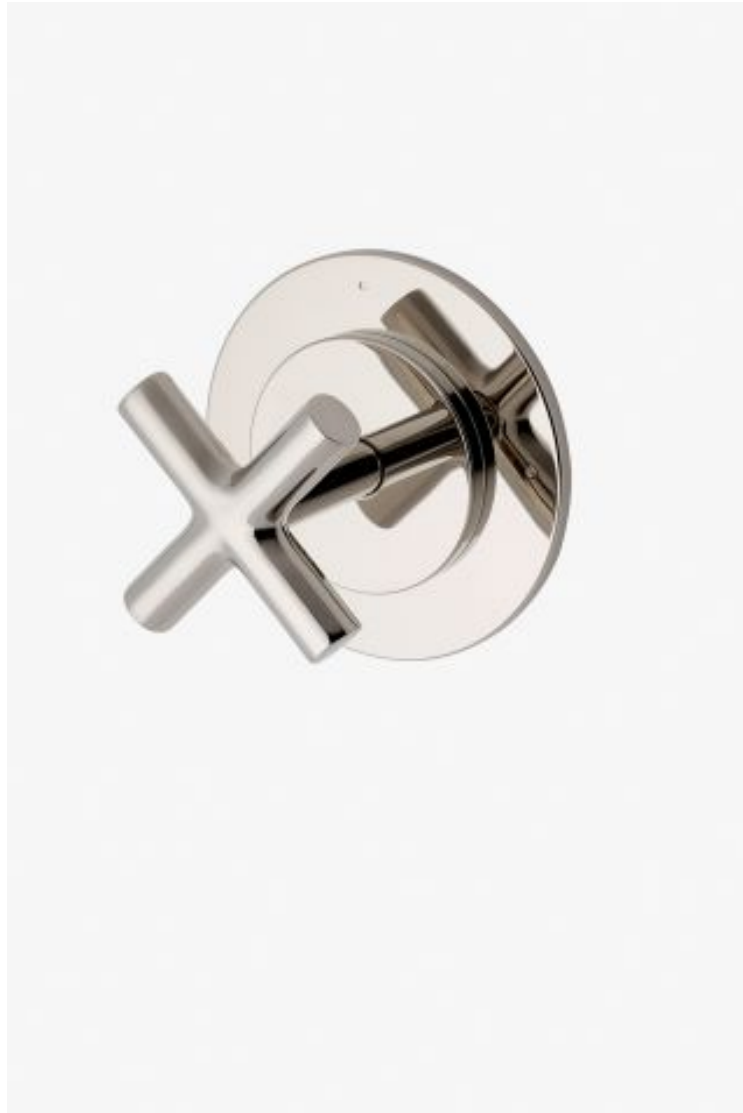

ESTB. 1978

WATERWORKS

Flyte

Flyte Two Way Diverter Valve Trim for Pressure Balance with Modern Dots and Cross Handle

Style #: FL2P01

Available in Matte Nickel, Vintage Brass, Dark Brass, Copper, Matte Gold, Burnished Brass, Gold, Burnished Nickel and Dark Nickel

ESTB. 1978

WATERWORKS

THE COLLECTION: Flyte

Pure Modernism. Like minimalist works of art, the elegant proportions of these light, fluid elements bring sculptural reference to a room.

FEATURES

- Cross Handle
 - For Use With a Pressure Balance Shower System and Two Waterway Outlets
 - Features Modern Dots Representing Outlet Position
 - Stocked in Chrome, Nickel, Brass and Matte Black
 - Requires valve rough sold separately
-

AVAILABLE OPTIONS

Metal Finish	Item Number	Price
Matte Nickel	FL2P01-MN	£670
Burnished Nickel	FL2P01-BUN	£670
Burnished Brass	FL2P01-BB	£670
Copper	FL2P01-CPR	£824
Dark Brass	FL2P01-DB	£824
Vintage Brass	FL2P01-VTB	£824
Dark Nickel	FL2P01-DN	£824
Gold	FL2P01-G	£1,288
Matte Gold	FL2P01-MG	£1,288