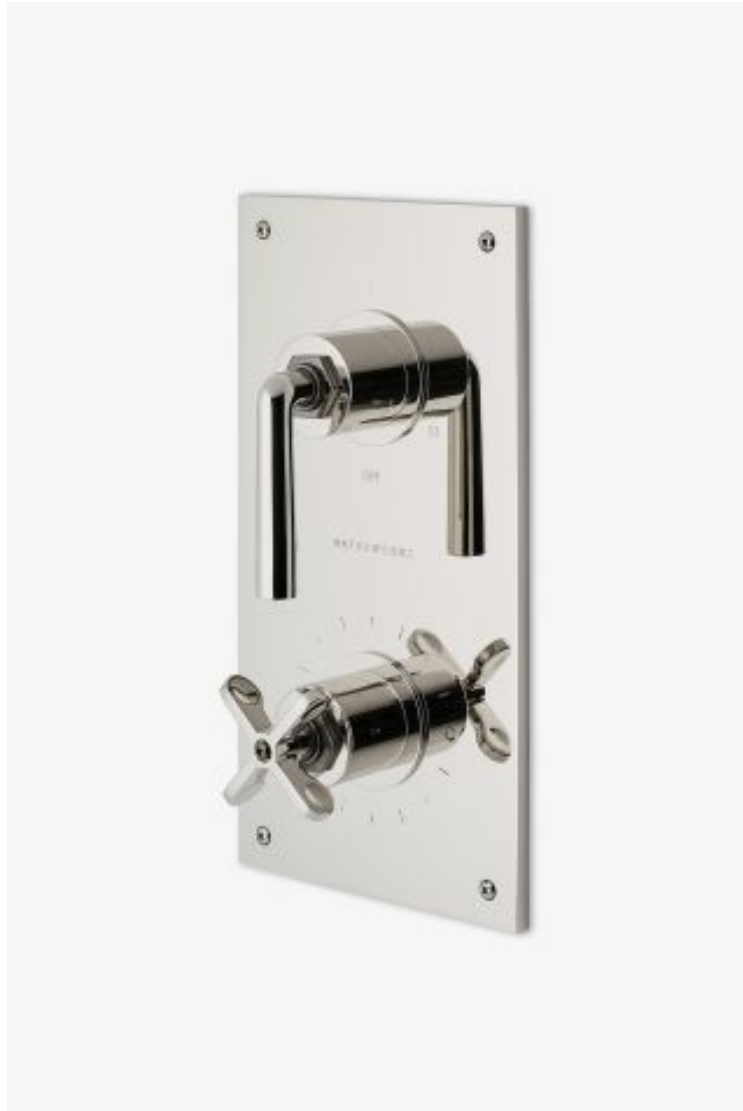

ESTB. 1978

WATERWORKS

Henry

Henry Integrated Thermostatic and Three Way Diverter Trim with Two Tone Cross and Lever Handles

Style #: HTH512

Available in Brass/Dark Nickel and Nickel/Dark Nickel

ESTB. 1978

WATERWORKS

THE COLLECTION: Henry

Influenced by the connection of industry and art Henry easily transitions between modern, traditional, utilitarian and classic settings.

FEATURES

- Two-Tone Cross and Lever Handles
 - Allows bather to adjust temperature of all waterway outlets with a hot limit safety stop providing anti-scald protection
 - Stocked in Brass/Dark Nickel and Nickel/Dark Nickel
 - Requires valve rough sold separately
-

AVAILABLE OPTIONS

| Metal Finish | Item Number | Price |
|--------------------|-------------|--------|
| Nickel/Dark Nickel | HTH512-NDN | £2,119 |
| Brass/Dark Nickel | HTH512-BDN | £2,119 |