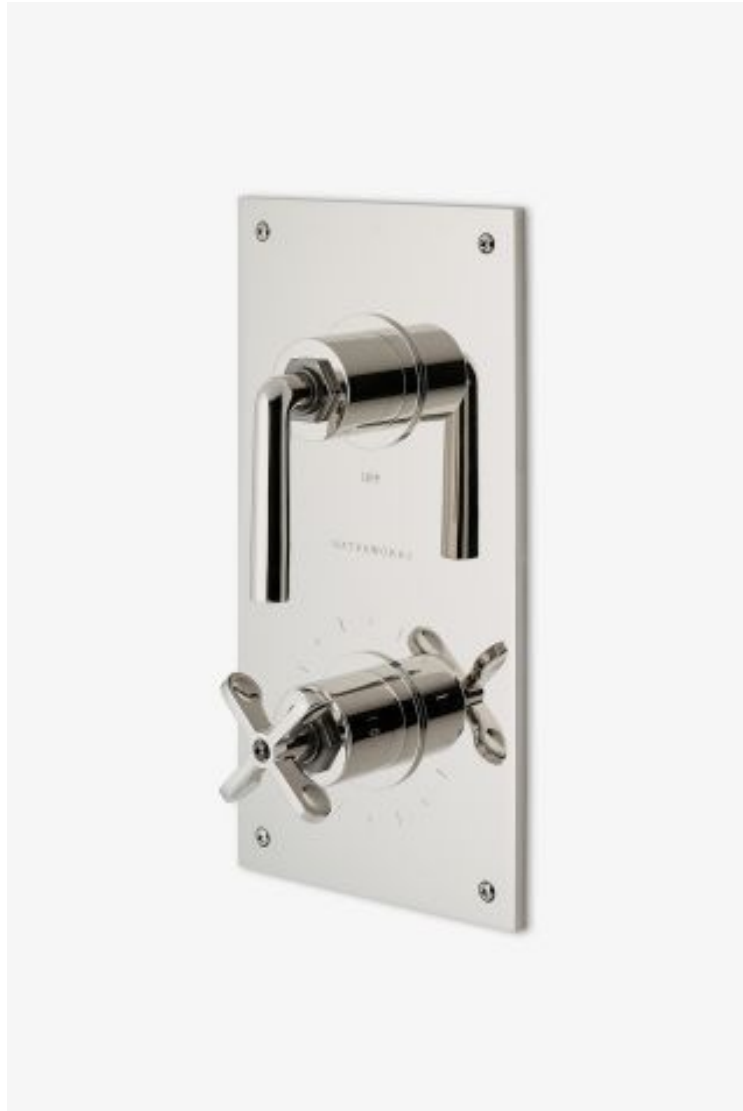

ESTB. 1978

WATERWORKS

Henry

Henry Integrated Thermostatic and Volume Control Trim with Two Tone Cross and Lever Handles

Style #: HTH312

Available in Brass/Dark Nickel and Nickel/Dark Nickel

ESTB. 1978

WATERWORKS

THE COLLECTION: Henry

Influenced by the connection of industry and art Henry easily transitions between modern, traditional, utilitarian and classic settings.

FEATURES

- Two-Tone Cross and Lever Handles
 - Allows bather to adjust temperature of all waterway outlets with a hot limit safety stop providing anti-scald protection
 - Stocked in Brass/Dark Nickel and Nickel/Dark Nickel
 - Requires rough valve, sold separately: GUTH71 (USA) or GU71TH (UK/International)
-

AVAILABLE OPTIONS

Metal Finish	Item Number	Price
Nickel/Dark Nickel	HTH312-NDN	£2,119
Brass/Dark Nickel	HTH312-BDN	£2,119