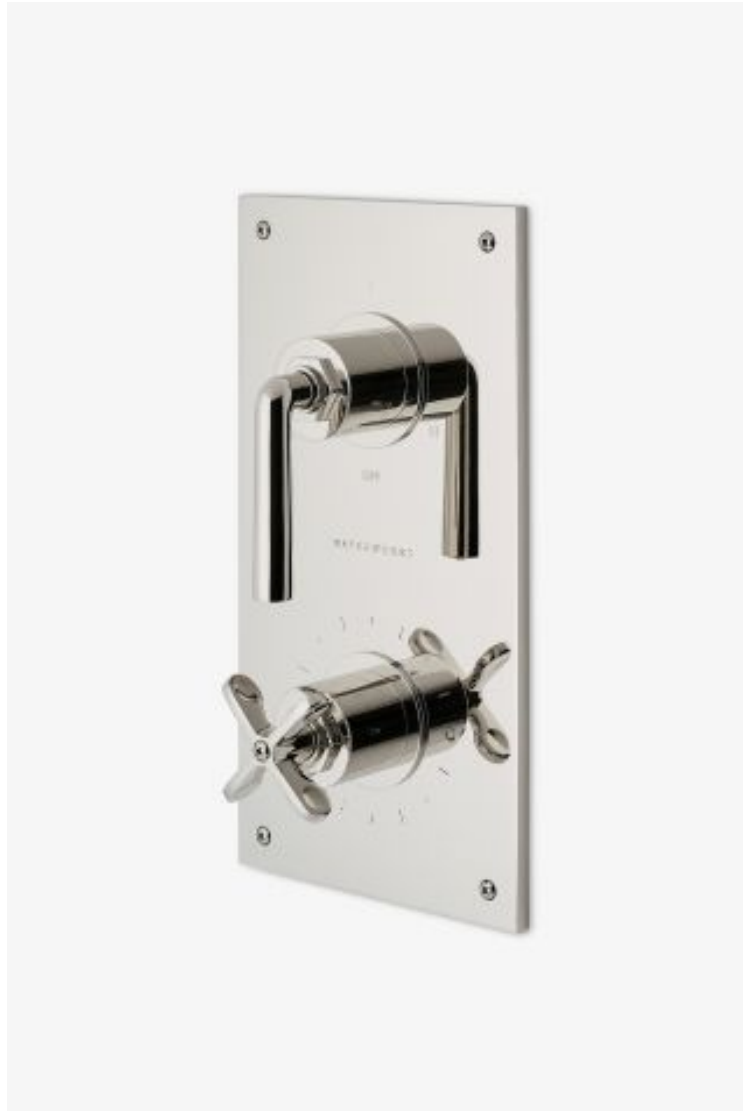

ESTB. 1978

WATERWORKS

Henry

Henry Integrated Thermostatic and Three Way Diverter Trim with Cross and Lever Handles

Style #: HTH511

Available in Vintage Brass, Brass, Dark Brass, Nickel, Copper, Chrome, Burnished Brass, Matte Gold, Burnished Nickel, Gold, Dark Nickel and Matte Nickel

ESTB. 1978

WATERWORKS

THE COLLECTION: Henry

Influenced by the connection of industry and art Henry easily transitions between modern, traditional, utilitarian and classic settings.

FEATURES

- Cross and Lever Handles
 - Allows bather to adjust temperature of all waterway outlets with a hot limit safety stop providing anti-scald protection
 - Stocked in Brass, Chrome, Nickel and Dark Nickel
 - Requires valve rough sold separately
-

AVAILABLE OPTIONS

Metal Finish	Item Number	Price
Matte Nickel	HTH511-MN	£1,935
Burnished Nickel	HTH511-BUN	£1,935
Burnished Brass	HTH511-BB	£1,935
Copper	HTH511-CPR	£2,381
Dark Brass	HTH511-DB	£2,381
Vintage Brass	HTH511-VTB	£2,381
Gold	HTH511-G	£3,720
Matte Gold	HTH511-MG	£3,720
Chrome	HTH511-C	£1,967
Nickel	HTH511-N	£1,967
Brass	HTH511-B	£1,967
Dark Nickel	HTH511-DN	£3,148