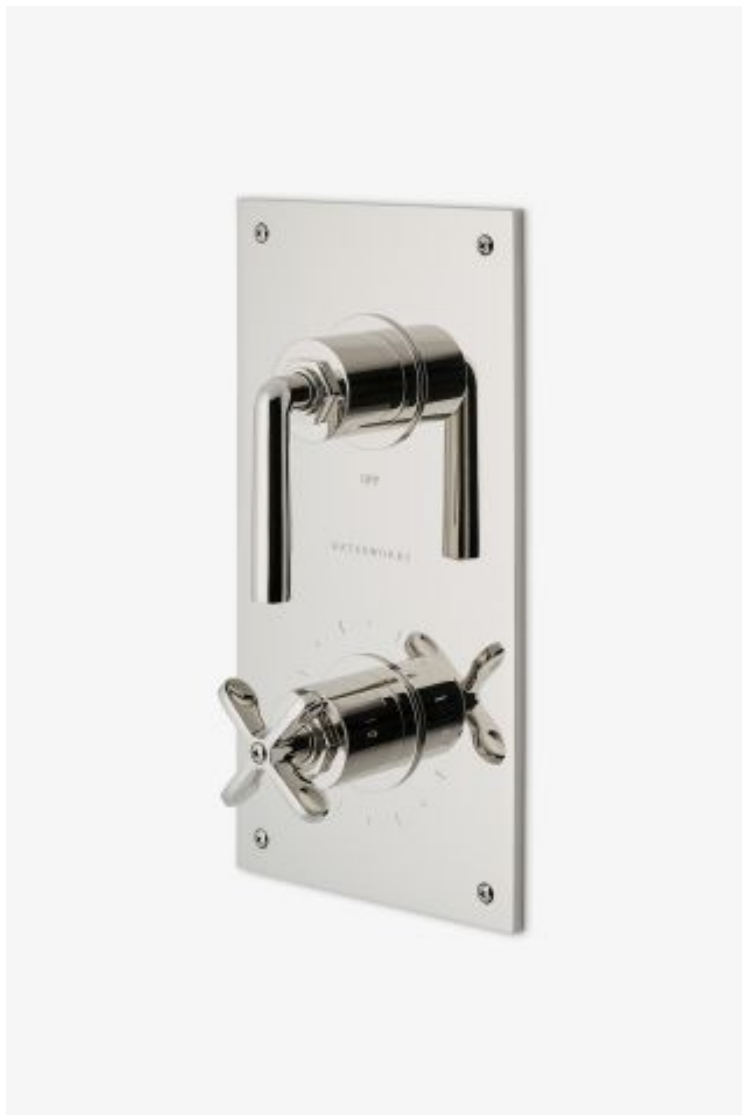

ESTB. 1978

WATERWORKS

Henry

Henry Integrated Thermostatic and Volume Control Trim with Cross and Lever Handles

Style #: HTH311

Available in Burnished Brass, Matte Gold, Burnished Nickel, Gold, Dark Nickel, Matte Nickel, Vintage Brass, Brass, Dark Brass, Nickel, Copper and Chrome

ESTB. 1978

WATERWORKS

THE COLLECTION: Henry

Influenced by the connection of industry and art Henry easily transitions between modern, traditional, utilitarian and classic settings.

FEATURES

- Cross and Lever Handles
 - Allows bather to adjust temperature of all waterway outlets with a hot limit safety stop providing anti-scald protection
 - Stocked in Brass, Chrome, Nickel and Dark Nickel
 - Requires rough valve, sold separately: GUTH71 (USA) or GU71TH (UK/International)
-

AVAILABLE OPTIONS

Metal Finish	Item Number	Price
Matte Nickel	HTH311-MN	£1,935
Burnished Nickel	HTH311-BUN	£1,935
Burnished Brass	HTH311-BB	£1,935
Copper	HTH311-CPR	£2,381
Dark Brass	HTH311-DB	£2,381
Vintage Brass	HTH311-VTB	£3,175
Gold	HTH311-G	£3,720
Matte Gold	HTH311-MG	£3,720
Chrome	HTH311-C	£1,967
Nickel	HTH311-N	£1,967
Brass	HTH311-B	£1,967
Dark Nickel	HTH311-DN	£3,148