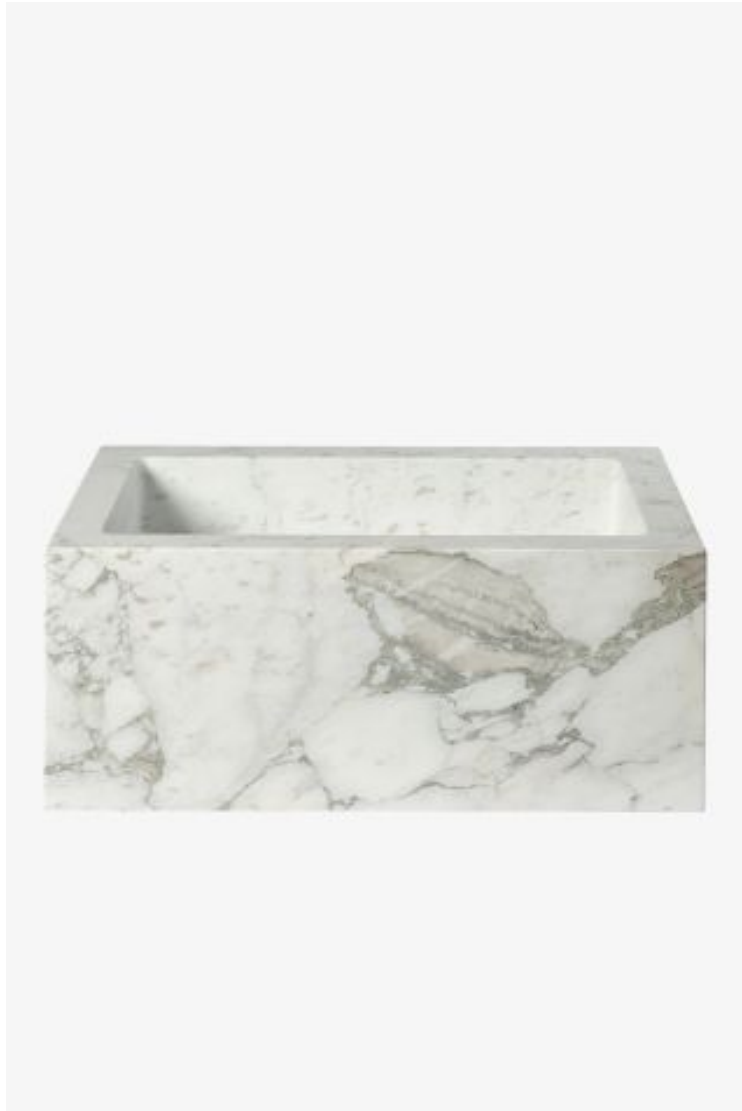

# Tellaro

Tellaro Rectangular Wall Mounted Marble Lavatory Sink 28" x 17" x 11"

*Style #: TELV28*

Available in Statuary, Nero Marquina, Arabescato Textured, Calacatta, Carrara, Arabescato, Bardiglio, Brass and Nickel

## THE COLLECTION: Tellaro

Tellaro sinks emerge from a single, hand-selected piece of solid marble. Shown here in Arabescato, a light stone with touches of gray, the bold-scale Tellaro complements Modern and Transitional spaces. Optional 7-inch backsplash for wall-mounted fittings.

## FEATURES

- Designed by and exclusive to Waterworks
- Sourced and made in Italy
- Carved from a solid block of stone. Item weight: 231 lbs.
- Backsplash designed for wall mounted faucet and handles
- Required Drain: UNLD23