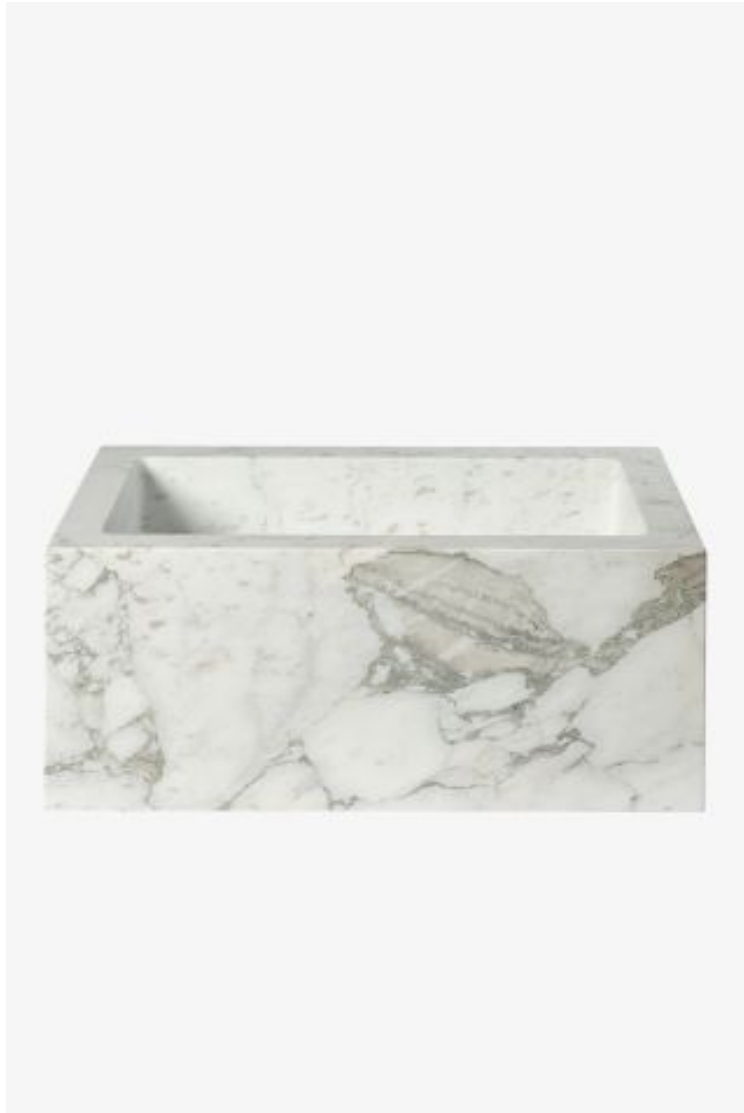

ESTB. 1978

WATERWORKS

Tellaro

Tellaro Rectangular Wall Mounted Marble Lavatory Sink 28" x 17" x 11"

Style #: TELV28

Available in Arabescato, Carrara, Bardiglio, Statuary, Arabescato Textured, Nero Marquina, Calacatta, Brass and Nickel

ESTB. 1978

WATERWORKS

THE COLLECTION: Tellaro

Tellaro sinks emerge from a single, hand-selected piece of solid marble. Shown here in Arabescato, a light stone with touches of gray, the bold-scale Tellaro complements Modern and Transitional spaces. Optional 7-inch backsplash for wall-mounted fittings.

FEATURES

- Designed by and exclusive to Waterworks
- Sourced and made in Italy
- Carved from a solid block of stone
- Backsplash designed for wall mounted faucet and handles
- Required Drain: UNLD23

AVAILABLE OPTIONS