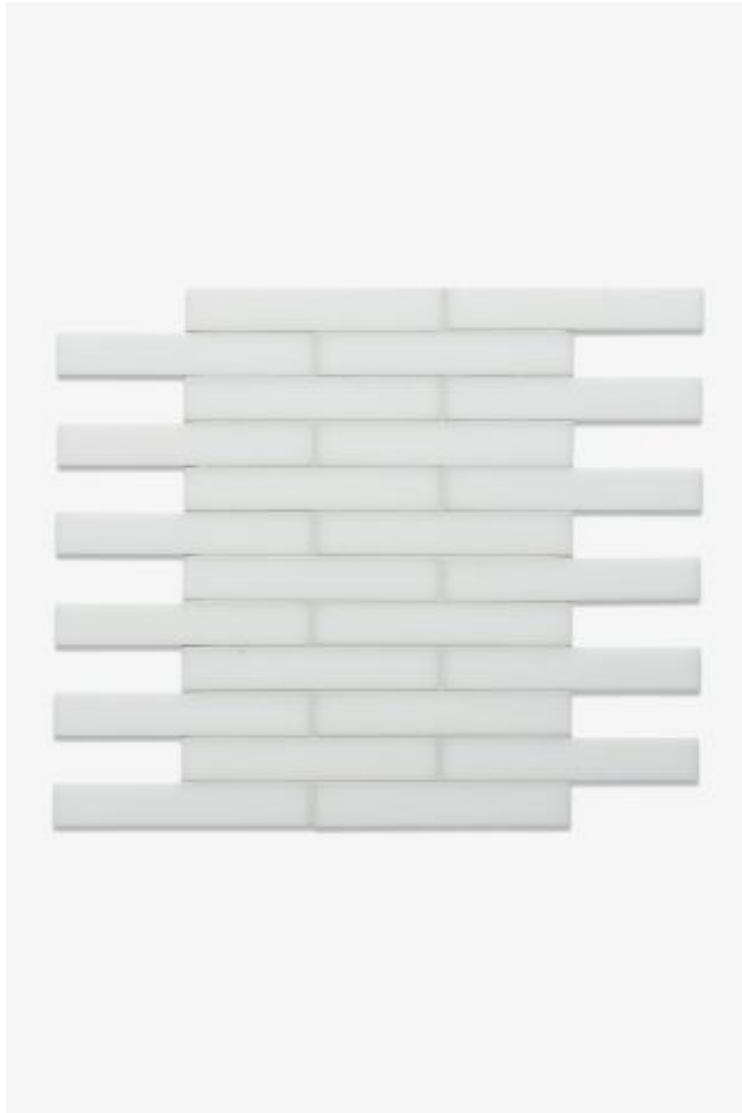

ESTB. 1978

WATERWORKS

Repose

Repose 1" x 6" Staggered Mosaic

Style #: RPSM16

Available in Antique Mirror Glossy Solid, Veil Glossy Solid, Sprig Glossy Solid, Bark Glossy Solid, Cornflower Glossy Solid, Ebony Glossy Solid, Hemlock Glossy Solid, Jasmine Glossy Solid, Mist Glossy Solid, Peat Glossy Solid, Space Glossy Solid and Tulip Glossy Solid

ESTB. 1978

WATERWORKS

THE COLLECTION: Repose

Handmade for walls in an exquisite range of swirling shades and patterns, including antique mirror, these art-glass mosaics combine deep tonal movement with a lustrous gleam.

FEATURES

- Glossy palette has undulating swirls of lighter and darker shades, providing a sense of delicacy and lightness
- The small scale but diverse range of designs illustrates stylish treatments for wall surfaces
- Overall installation creates a unique blend of color and texture
- Handmade, thin non-tempered glass mosaic exclusive to Waterworks
- Compliments both the traditional and modern lifestyles.

AVAILABLE OPTIONS

Tile & Stone Color	Item Number	Price
Antique Mirror Glossy Solid	RPSM16-S0021GLS	£88
Veil Glossy Solid	RPSM16-S0597GLS	£37
Mist Glossy Solid	RPSM16-S0392GLS	£28
Hemlock Glossy Solid	RPSM16-S0309GLS	£34
Ebony Glossy Solid	RPSM16-S0243GLS	£40
Bark Glossy Solid	RPSM16-S0073GLS	£40
Jasmine Glossy Solid	RPSM16-S0338GLS	£29
Space Glossy Solid	RPSM16-S0525GLS	£47
Peat Glossy Solid	RPSM16-S0443GLS	£47
Sprig Glossy Solid	RPSM16-S0527GLS	£37
Cornflower Glossy Solid	RPSM16-S0212GLS	£37
Tulip Glossy Solid	RPSM16-S0593GLS	£47