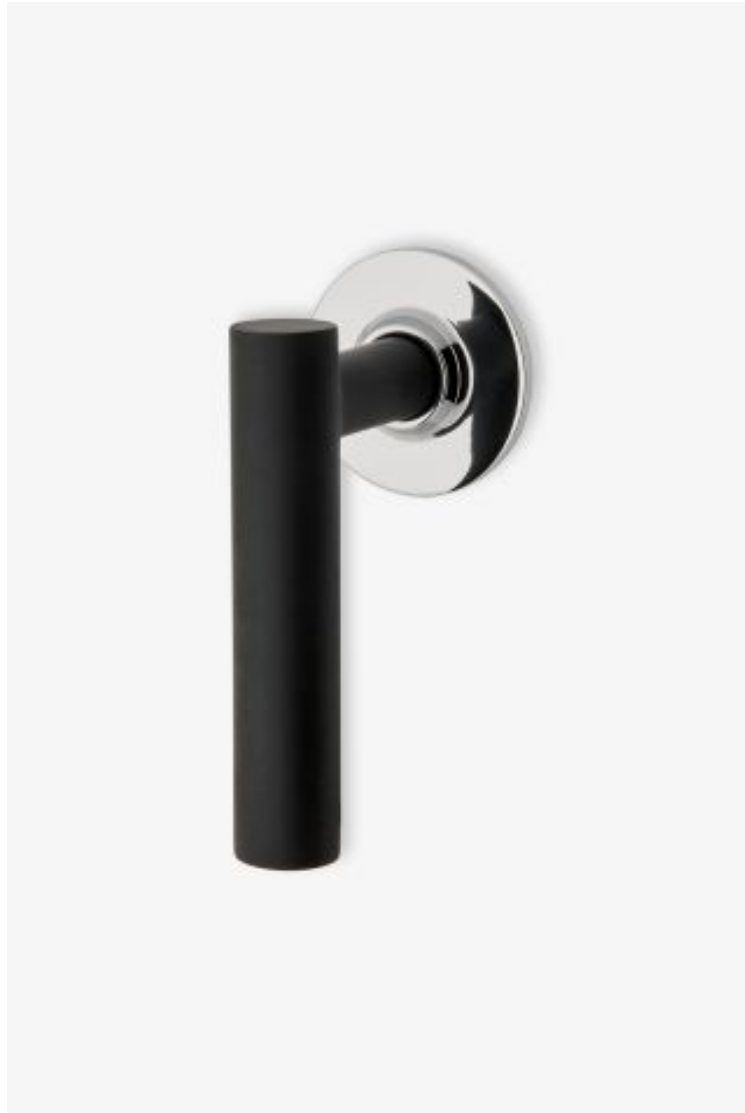

ESTB. 1978

WATERWORKS

Bond

Bond Rally Series Volume Control with Lever Handle

Style #: BVC12S

Available in Chrome/Sport Black

ESTB. 1978

WATERWORKS

THE COLLECTION: Bond

Modern designs infused with rare soul and artistry. Explore our wide range of Bond bath and kitchen elements, from fittings to fixtures to hardware.

FEATURES

- Lever Handle
 - Used to control water flow to a single waterway outlet such as a showerhead, handshower, or tub spout
 - Features a Sport Black Finish, smooth and velvety to the touch
 - Stocked in Chrome/Sport Black
 - Requires rough valve, sold separately: GUV18/ GUV19 (1/2") or GUV16 /GUV17 (3/4")
-

AVAILABLE OPTIONS

Metal Finish	Item Number	Price
Chrome/Sport Black	05-93679-64026	£378
