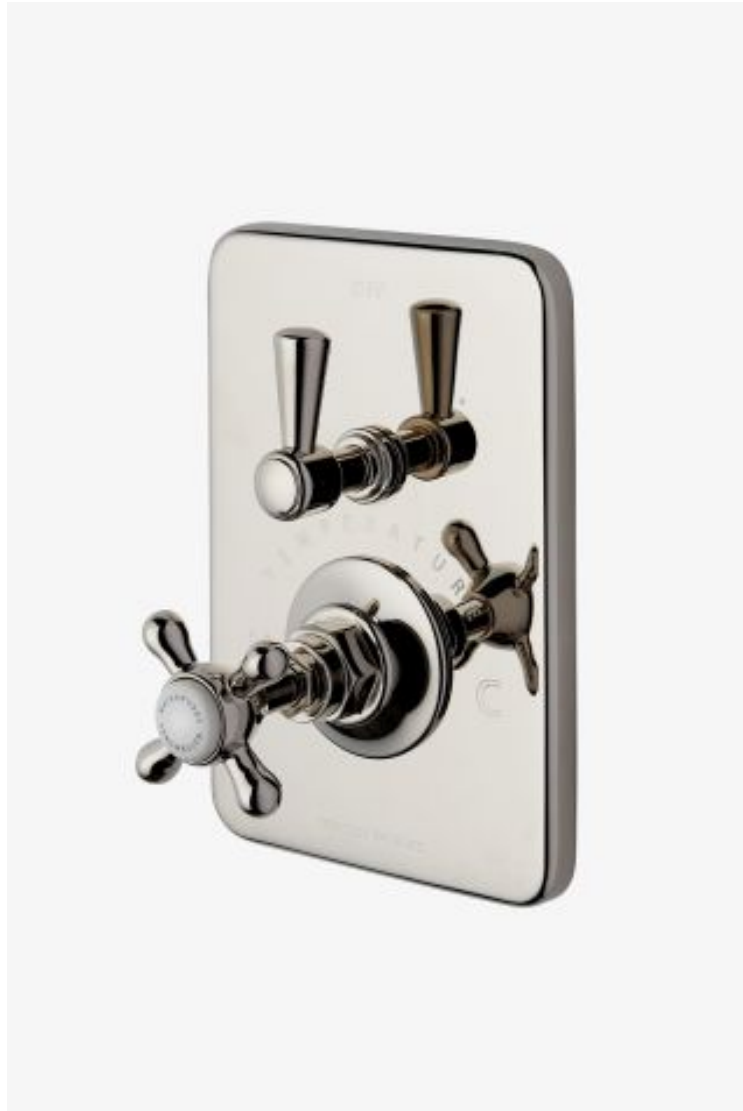

## Highgate Integrated Thermostatic and Diverter Trim with Cross Handle

*Style #: HGTH22*

Available in Nickel, Copper, Matte Gold, Chrome, Burnished Brass, Gold, Burnished Nickel, Dark Nickel, Matte Nickel, Vintage Brass, Brass and Dark Brass

## THE COLLECTION: Highgate

Our take on old English style: simple, functional shapes, detailed with white porcelain indices and hexagonal accents for a timeless feel.

---

## FEATURES

- Features Cross Handle
  - Smooth handle operation with haptic "clicks" at each diverter position for tactile feedback
  - A solid brass trim plate features engraved TEMPERATURE along with H and C markings.
  - Stocked in Chrome, Nickel and Brass
  - Requires rough valve, sold separately: GUTH62 or GUTH63 (USA) or GU62TH or GU63TH (UK/International)
- 