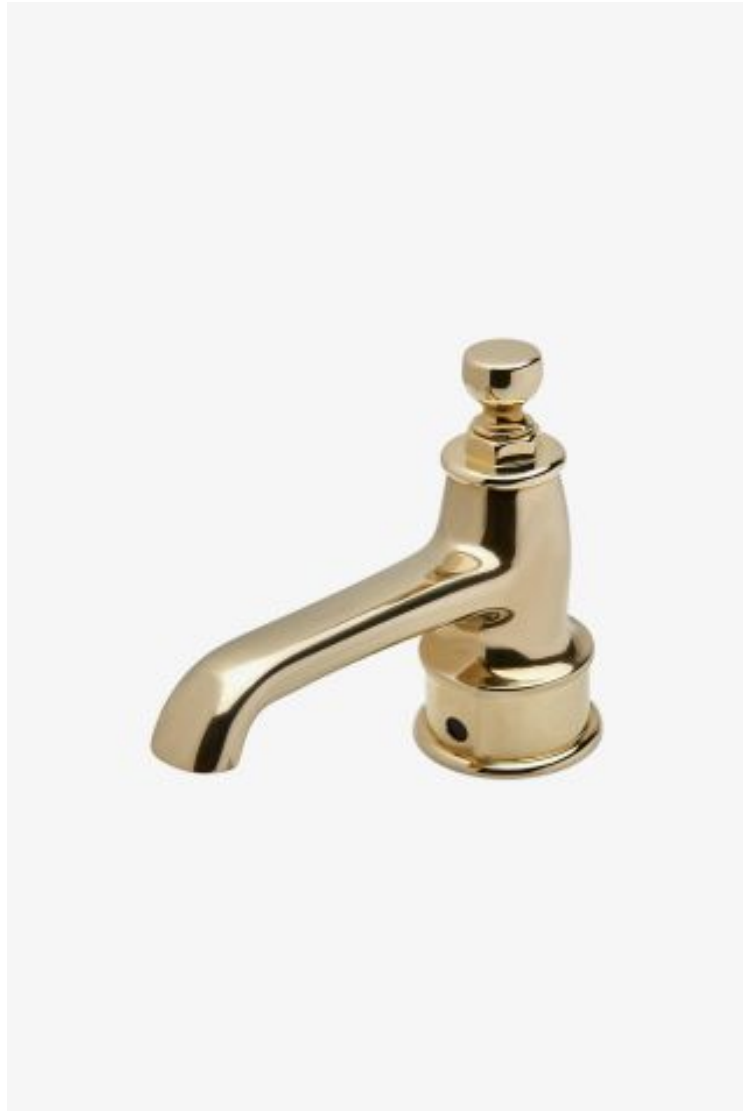

## Highgate Touchless Lavatory Faucet

*Style #: HGLST1*

Available in Brass

ESTB. 1978

WATERWORKS

## THE COLLECTION: Highgate

Our take on old English style: simple, functional shapes, detailed with white porcelain indices and hexagonal accents for a timeless feel.

---

## FEATURES

- The compact dual-temp mixing valve is installed under the sink, water temperature can be adjusted according to user preference
  - Dual-temp mixing valve, infrared sensor and battery pack housed in streamlined box for seamless installation
  - Infrared sensor integrated into the spout base, detection distance: 4-3/4" [120mm]. Background suppression technology ensures detection reliability
  - Flow is metered and shut-off after 8 seconds achieving a water usage rate of 0.16 gallons per cycle (gpc)
  - Battery Operated with 6 AA batteries included. Lavatory drain and supply hoses sold separately
- 