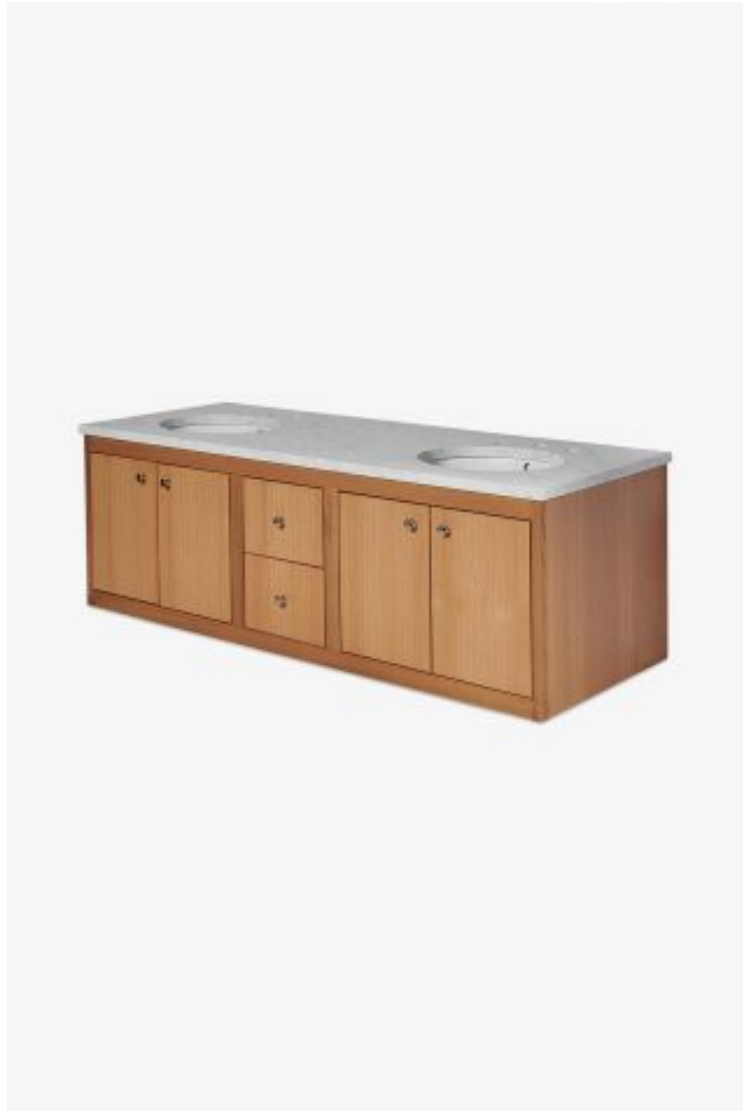

# Alta

Alta Double Floating Vanity 67" x 24 1/2" x 22 1/4" with Slab, 4" x 3/4" Backsplash,  
and Saxby Sinks

*Style #: ALVN06*

Available in Clear Oak, Arabescato and Carrara

ESTB. 1978

WATERWORKS

## THE COLLECTION: Alta

Modern & minimalist. Alta incorporates mid-century elements with notable architectural & industrial influences.

---

## FEATURES

- Floating Vanity with two drawers
  - Stocked in Clear Oak Finish
  - Hardware Sold Separately
  - Includes Saxby sinks and choice of stocked stone tops in Carrara or Arabescato.
  - Install with or without backsplash (included)
- 