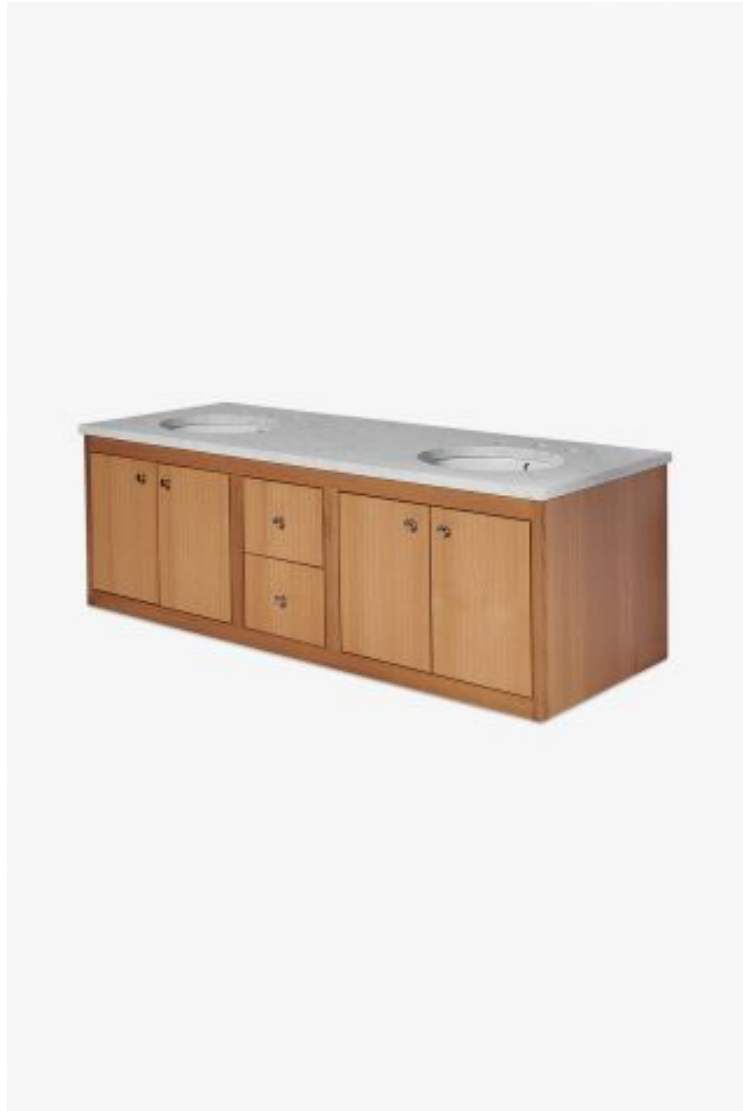

# Alta

Alta Double Floating Vanity 67" x 24 1/2" x 22 1/4" with Slab, 4" x 3/4" Backsplash,  
and Saxby Sinks

Style #: ALVN06

Available in Clear Oak, Carrara and Arabescato

ESTB. 1978

WATERWORKS

## THE COLLECTION: Alta

Modern & minimalist. Alta incorporates mid-century elements with notable architectural & industrial influences.

---

## FEATURES

- Floating Vanity with two drawers
  - Stocked in Clear Oak Finish
  - Hardware Sold Separately
  - Includes Saxby sinks and choice of stocked stone tops in Carrara or Arabescato.
  - Install with or without backsplash (included)
- 