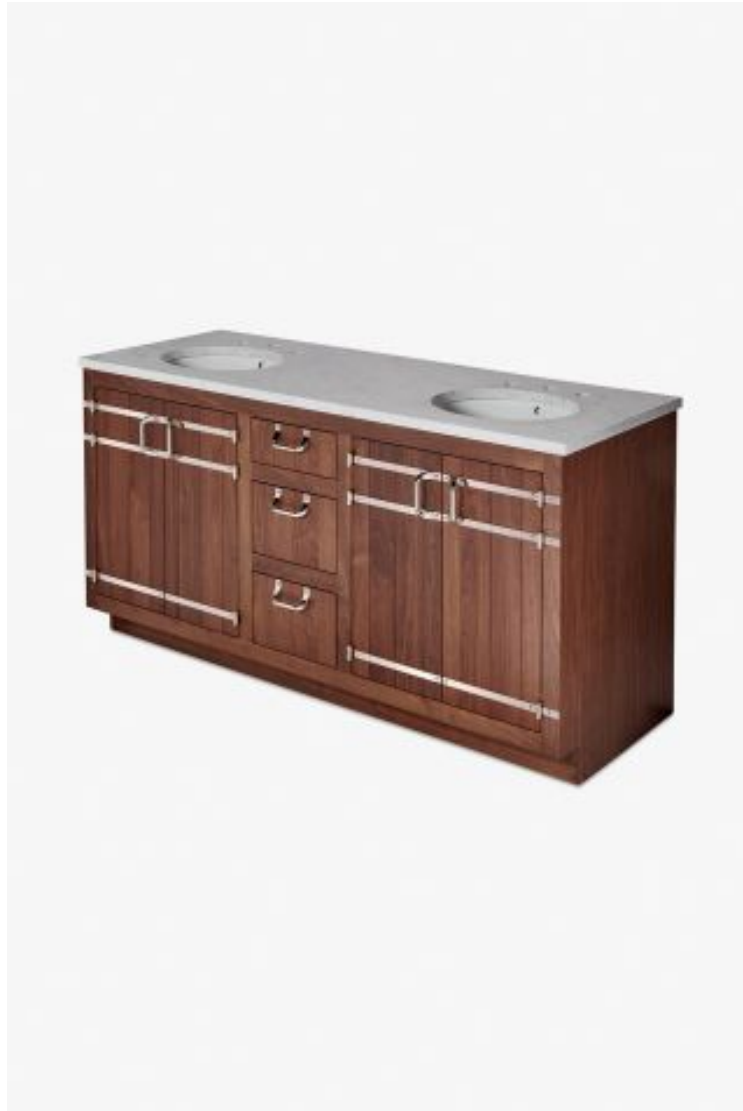

ESTB. 1978

WATERWORKS

Bridle

Bridle Double Vanity with Hardware 66" x 24" x 33 1/4"

Style #: 999492

Available in Midnight, Franklin Gray, Driftwood, Antique Walnut, Steel, Chalk, Clear Oak, Whisper, Brass and Nickel

ESTB. 1978

WATERWORKS

THE COLLECTION: Bridle

With its distinctive v-groove paneling and metal strapping, Bridle projects a French neoclassical sensibility, with details from vintage luggage and honest plank doors.

FEATURES

- Vanity with three drawers and Integrated Hardware
- Stocked in Clear Oak, Antique Walnut Finish or Factory Finished in Chalk, Driftwood, Midnight, Steel, Franklin Gray, or Whisper
- Specify Brass or Nickel Hardware when ordering
- Top and Sinks Sold Separately

AVAILABLE OPTIONS

Color	Metal Finish	Item Number	Price
Antique Walnut	Brass	12-62285-51142	£14,613
Antique Walnut	Nickel	12-29357-09516	£14,613
Chalk	Brass	12-67097-96608	£13,284
Chalk	Nickel	12-98624-91689	£13,284
Clear Oak	Brass	12-42390-89114	£14,613
Clear Oak	Nickel	12-77118-71509	£14,613
Driftwood	Brass	12-60293-20953	£13,284
Driftwood	Nickel	12-07403-09357	£13,284
Franklin Gray	Brass	12-16342-82880	£13,284
Franklin Gray	Nickel	12-86912-16531	£13,284
Midnight	Brass	12-70886-63841	£13,284
Midnight	Nickel	12-63160-28358	£13,284
Steel	Brass	12-98812-66508	£13,284
Steel	Nickel	12-59345-38705	£13,284
Whisper	Brass	12-74393-80255	£13,284
Whisper	Nickel	12-95591-65293	£13,284