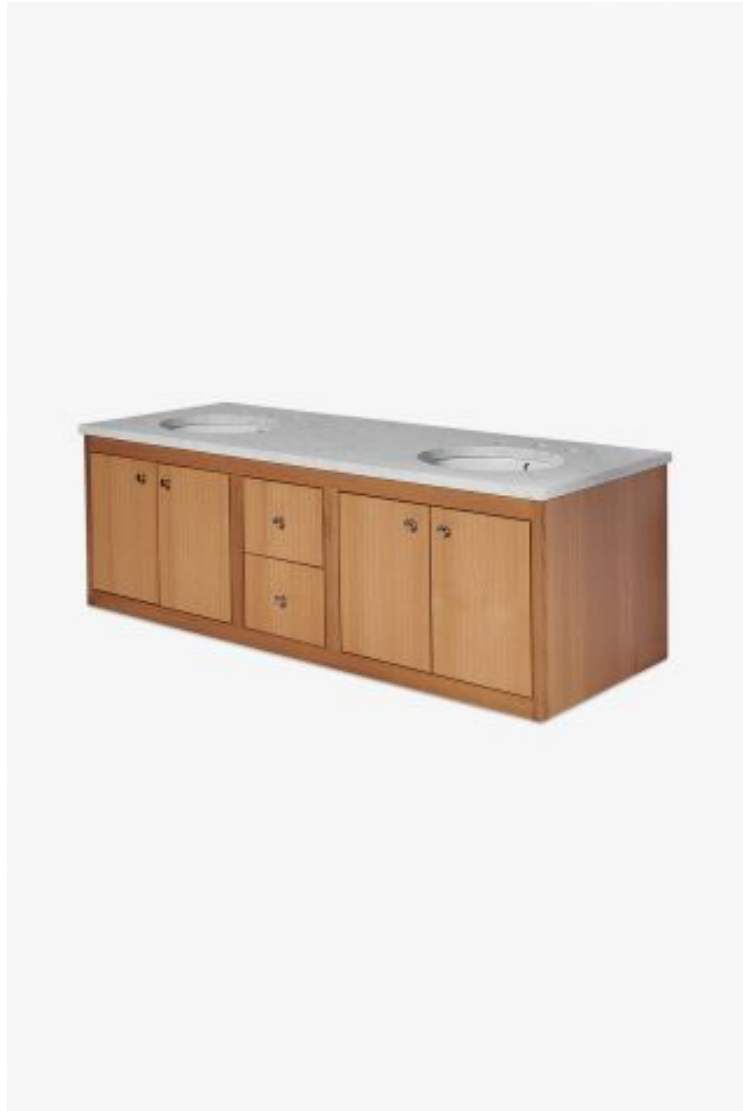

# Alta

Alta Double Floating Vanity 66" x 24" x 21" - BASE ONLY

*Style #: 999496*

Available in Clear Oak

ESTB. 1978

WATERWORKS

## THE COLLECTION: Alta

Modern & minimalist. Alta incorporates mid-century elements with notable architectural & industrial influences.

---

## FEATURES

- Floating Vanity with two drawers
  - Stocked in Clear Oak Finish
  - Hardware Sold Separately
  - Top and Sinks Sold Separately
- 