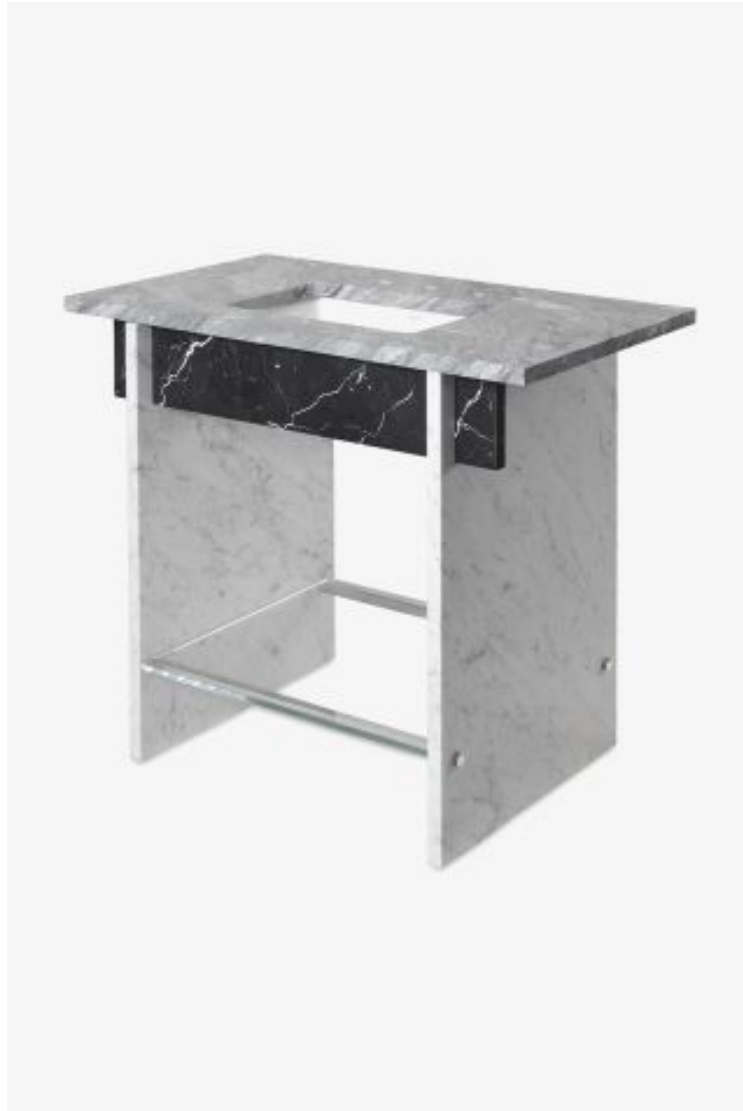

ESTB. 1978

WATERWORKS

Rhea

Rhea Marble Two Leg Single Washstand with Top and Sink 42" x 24" x 35"

Style #: RHWS01

Available in Carrara, Multi Color, Arabescato, Nickel and Brass

ESTB. 1978

WATERWORKS

THE COLLECTION: Rhea

A substantial and sculptural modern washstand, crafted from the finest marble: Arabescato, Carrara, Bardiglio or Nero Marquina, or in any combination that you specify. Glass and solid brass accents add unique dimension to the contemporary theme.

FEATURES

- Italian Marble
- Offered in Honed Arabescato, Honed Carrara or a combination of Honed Carrara/Bardiglio/Nero stones (shown)
- Slab and sink included
- Includes Glass shelf with brass accents
- Stone and stone finish are customizable