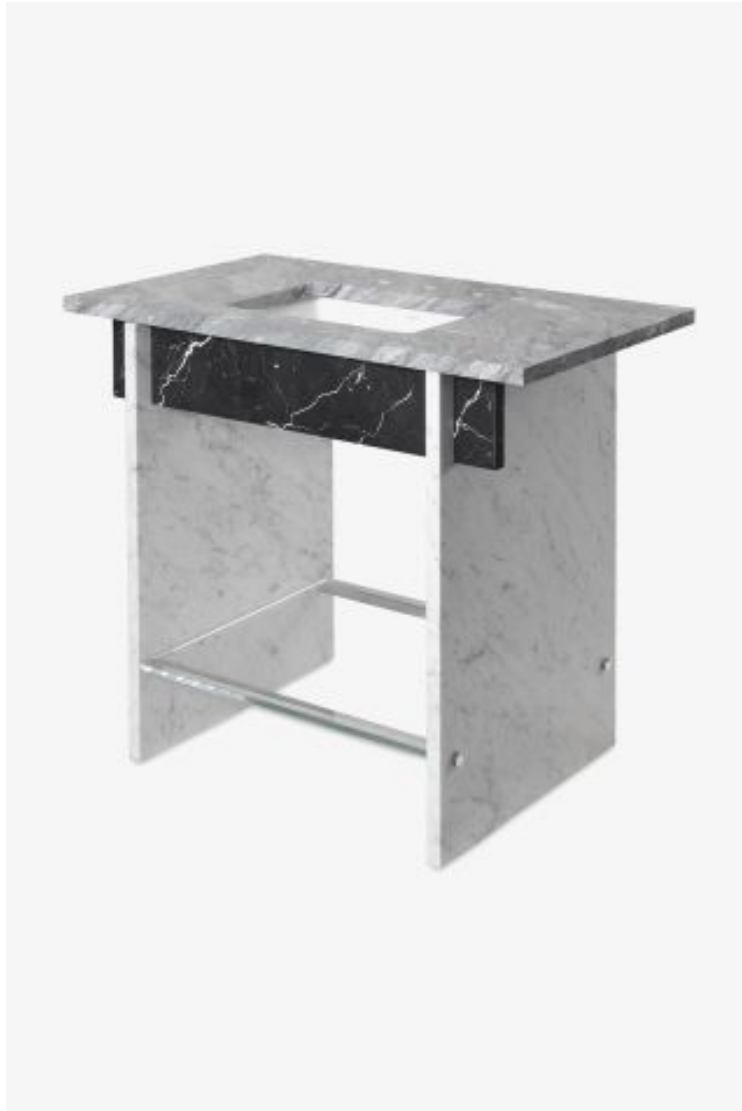

ESTB. 1978

WATERWORKS

Rhea

Rhea Marble Two Leg Single Washstand with Top and Sink 42" x 24" x 35"

Style #: RHWS01

Available in Carrara, Multi Color, Arabescato, Nickel and Brass

WATERWORKS

THE COLLECTION: Rhea

A substantial and sculptural modern washstand, crafted from the finest marble: Arabescato, Carrara, Bardiglio or Nero Marquina, or in any combination that you specify. Glass and solid brass accents add unique dimension to the contemporary theme.

FEATURES

- Italian Marble
- Offered in Honed Arabescato, Honed Carrara or a combination of Honed Carrara/Bardiglio/Nero stones (shown)
- Slab and sink included
- Includes Glass shelf with brass accents
- Stone and stone finish are customizable