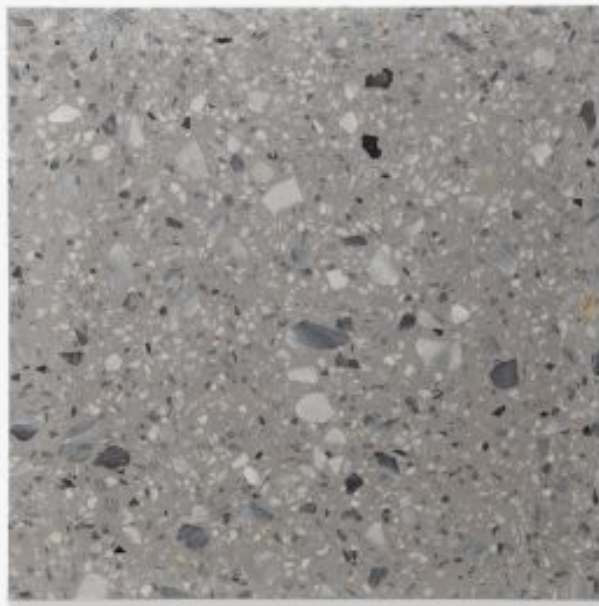

ESTB. 1978

WATERWORKS

Portlandia

Portlandia Terrazzo Armonia Field Tile 24 x 24 x 3/4

Style #: POF24A

ESTB. 1978

W A T E R W O R K S

THE COLLECTION: Portlandia

A harmonious blend of terrazzo and solid cement tiles. Handcrafted by Italian artisans, they give walls and floors a cool urbane look.

FEATURES

- The terrazzo used in Armonia create a beautiful blend of different sizes of marble and stone chips and the varying sizes of terrazzo takes inspiration from floors made using brook stones laid in cement and lime in Greece.
 - The palette is more tonal between the cement and terrazzo.
 - Available in 16x16 and 24x24
 - Available in 4 colors
 - Available in antiqued, honed or polished
-