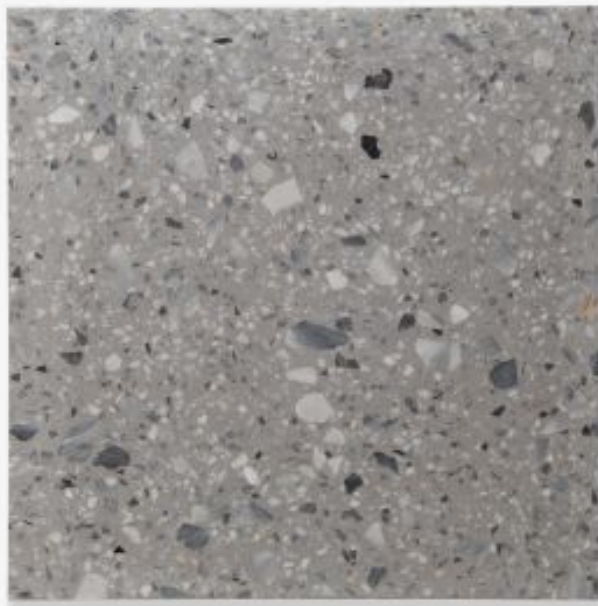

ESTB. 1978

WATERWORKS

Portlandia

Portlandia Terrazzo Armonia Field Tile 16 x 16 x 3/4

Style #: POF16A

ESTB. 1978

WATERWORKS

THE COLLECTION: Portlandia

A harmonious blend of terrazzo and solid cement tiles. Handcrafted by Italian artisans, they give walls and floors a cool urbane look.

FEATURES

- The terrazzo used in Armonia create a beautiful blend of different sizes of marble and stone chips and the varying sizes of terrazzo takes inspiration from floors made using brook stones laid in cement and lime in Greece.
 - The palette is more tonal between the cement and terrazzo.
 - Available in 16x16 and 24x24
 - Available in 4 colors
 - Available in antiqued, honed or polished
-