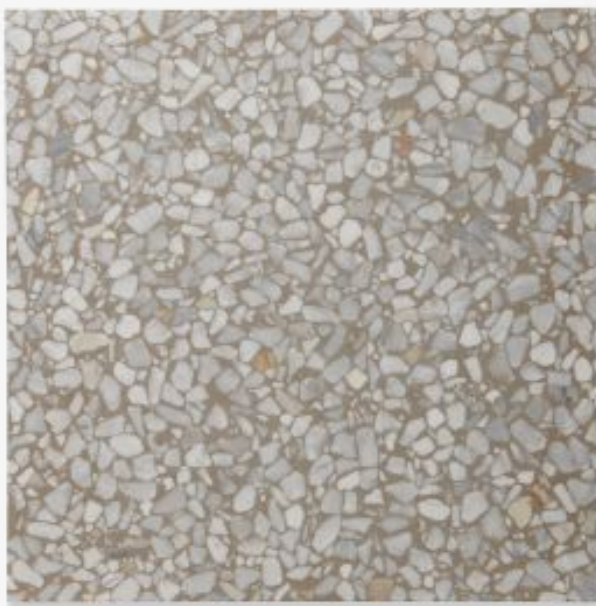

ESTB. 1978

WATERWORKS

Portlandia

Portlandia Terrazzo Liscia Field Tile 16 x 16 x 3/4

Style #: POF16L

ESTB. 1978

W A T E R W O R K S

THE COLLECTION: Portlandia

A harmonious blend of terrazzo and solid cement tiles. Handcrafted by Italian artisans, they give walls and floors a cool urbane look.

FEATURES

- The Liscia assortment of Portlandia is defined by the smooth soft edges of the terrazzo.
 - The color palette showcases contrast between the terrazzo and the base cement color.
 - Available in 16x16 and 24x24
 - Available in 5 colors
 - Available in antiqued, honed or polished
-