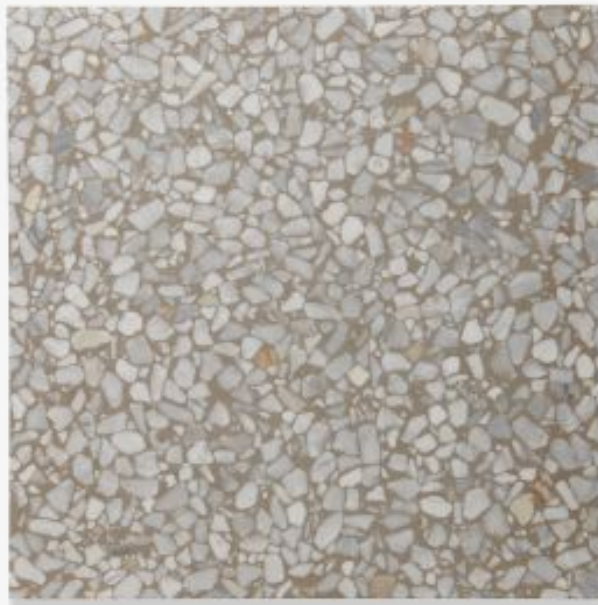

ESTB. 1978

WATERWORKS

Portlandia

Portlandia Terrazzo Liscia Field Tile 16 x 16 x 3/4

Style #: POF16L

ESTB. 1978

W A T E R W O R K S

THE COLLECTION: Portlandia

A harmonious blend of terrazzo and solid cement tiles. Handcrafted by Italian artisans, they give walls and floors a cool urbane look.

FEATURES

- The Liscia assortment of Portlandia is defined by the smooth soft edges of the terrazzo.
 - The color palette showcases contrast between the terrazzo and the base cement color.
 - Available in 16x16 and 24x24
 - Available in 5 colors
 - Available in antiqued, honed or polished
-