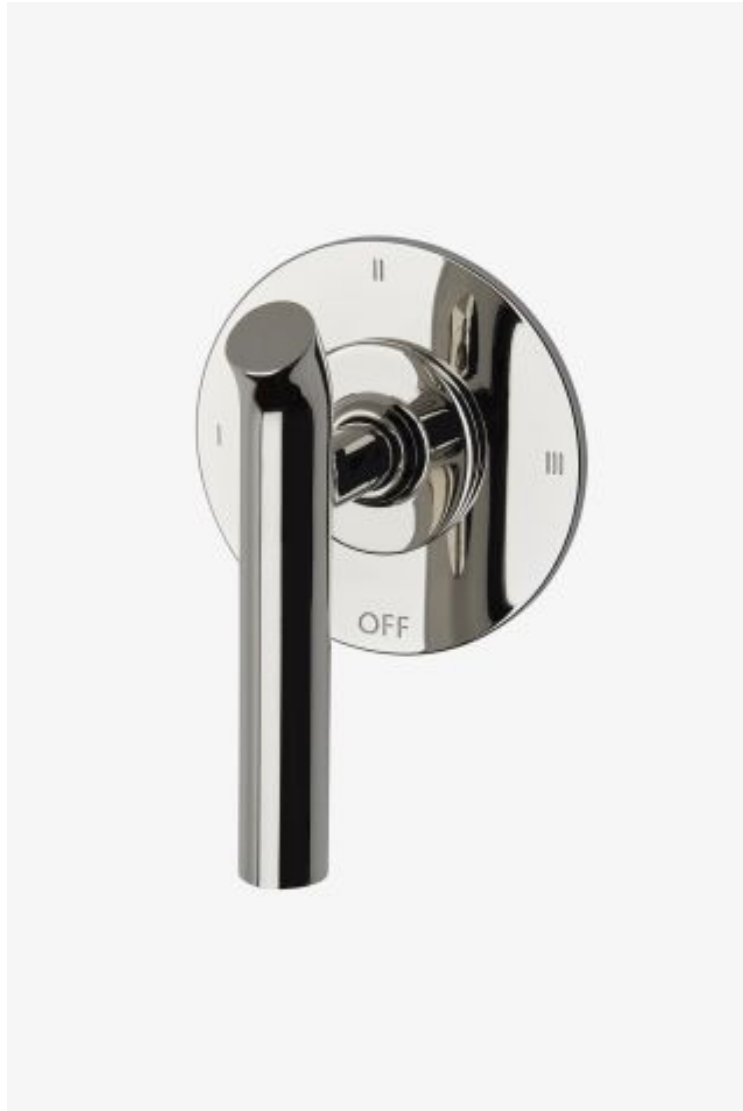

ESTB. 1978

WATERWORKS

Bond

Bond Solo Series Three Way Thermostatic Diverter Trim with Roman Numerals and Lever Handle

Style #: B3T110

Available in Copper, Matte Gold, Chrome, Burnished Brass, Gold, Burnished Nickel, Dark Nickel, Matte Nickel, Dark Brass, Brass, Vintage Brass and Nickel

ESTB. 1978

WATERWORKS

THE COLLECTION: Bond

Modern designs infused with rare soul and artistry. Explore our wide range of Bond bath and kitchen elements, from fittings to fixtures to hardware.

FEATURES

- Lever Handle
 - For use with a Thermostatic shower system and three waterway outlets such as a handshower, shower head, and tub spout
 - Features Uprturned Lever Handles
 - Stocked in Chrome, Nickel, Brass and Dark Nickel
 - Requires rough valve, sold separately: GUDV66
-

AVAILABLE OPTIONS

Metal Finish	Item Number	Price
Chrome	B3T110-C	£418
Nickel	B3T110-N	£418
Brass	B3T110-B	£1,238
Matte Nickel	05-01264-46560	£554
Burnished Nickel	05-11532-45271	£554
Burnished Brass	05-02879-62960	£554
Copper	05-05158-22110	£674
Vintage Brass	B3T110-VTB	£674
Dark Brass	05-03772-55508	£636
Dark Nickel	B3T110-DN	£674
Gold	05-99640-43405	£1,026
Matte Gold	05-38503-08377	£1,026