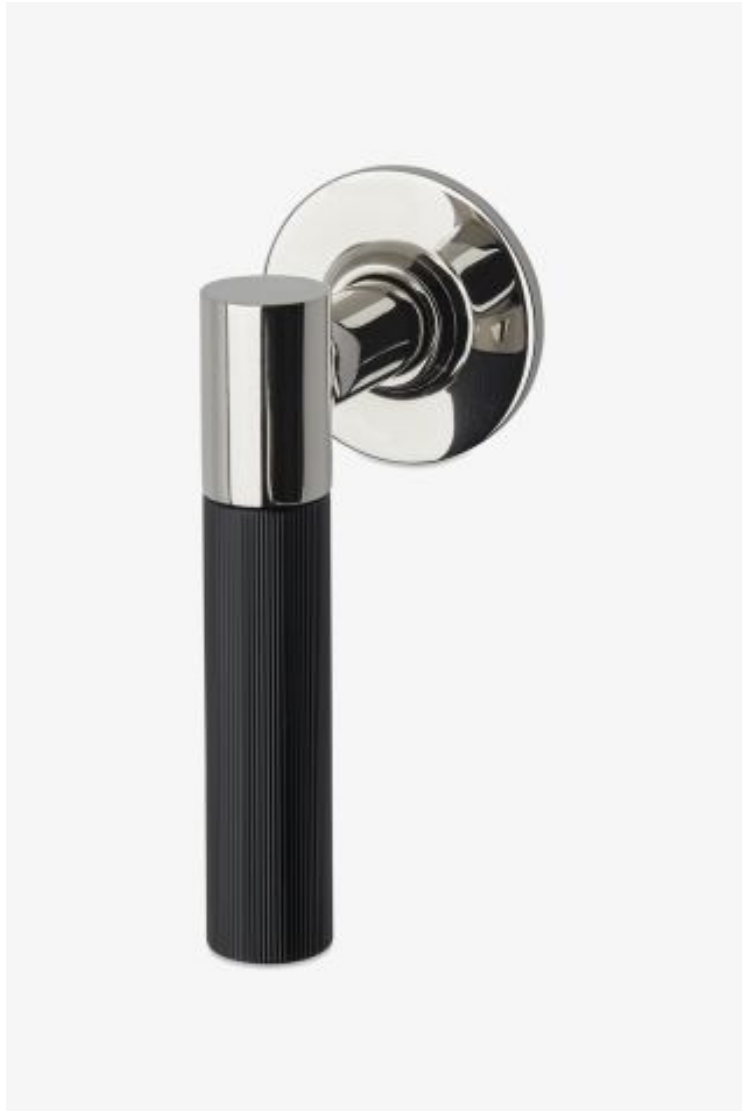

ESTB. 1978

WATERWORKS

Bond

Bond Union Series Volume Control with Enamel Guilloche Lines Lever Handle

Style #: BVC12D

Available in Brass/Black Enamel, Nickel/White Enamel, Nickel/Black Enamel and Brass/White Enamel

ESTB. 1978

WATERWORKS

THE COLLECTION: Bond

Modern designs infused with rare soul and artistry. Explore our wide range of Bond bath and kitchen elements, from fittings to fixtures to hardware.

FEATURES

- Lever Handle
 - Used to control water flow to a single waterway outlet such as a showerhead, handshower, or tub spout
 - Features Guilloche Lines combined with Enamel Handle
 - Stocked in Nickel and Brass
 - Requires rough valve, sold separately: GUV18/ GUV19 or GUV16 /GUV17
-

AVAILABLE OPTIONS

Metal Finish	Item Number	Price
Brass/White Enamel	BVC12D-BWH	£493
Nickel/Black Enamel	BVC12D-NBK	£493
Nickel/White Enamel	BVC12D-NWH	£493
Brass/Black Enamel	BVC12D-BBK	£493