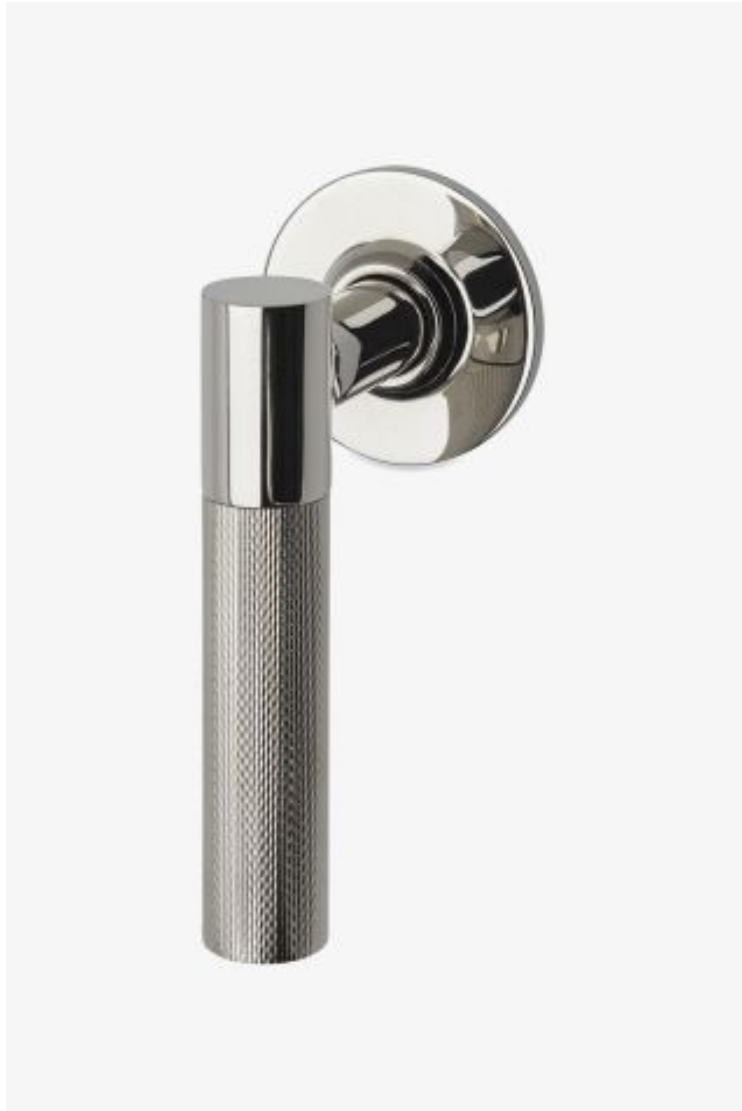

# Bond

Bond Union Series Volume Control with Guilloché Link Lever Handle

*Style #: BVC12C*

Available in Brass and Nickel

ESTB. 1978

WATERWORKS

## THE COLLECTION: Bond

Modern designs infused with rare soul and artistry. Explore our wide range of Bond bath and kitchen elements, from fittings to fixtures to hardware.

---

## FEATURES

- Lever Handle
  - Used to control water flow to a single waterway outlet such as a showerhead, handshower, or tub spout
  - Features Guilloche Link Pattern Handle
  - Stocked in Nickel and Brass
  - Requires rough valve, sold separately: GUVVC18/ GUVVC19 or GUVVC16 /GUVVC17
- 