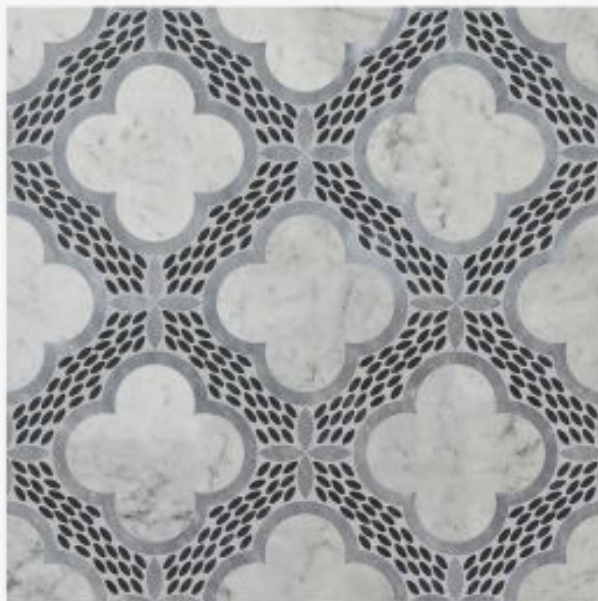

ESTB. 1978

WATERWORKS

Parramore

Parramore Clio Mosaic

Style #: PMMOCE

ESTB. 1978

W A T E R W O R K S

THE COLLECTION: Parramore

Classical mosaic designs captured through a timeless art form. Paler shades add depth and texture to the bath, while patterned borders bring an air of refinement to shower wall or floor.

FEATURES

- Handmade mosaics by specially trained artisans
 - Each mosaic piece, or tesserae, is handled by a mosaic artist one piece at a time
 - Skilled artisans can assist in creating custom work from a drawing or inspiration
 - Mosaics create beautiful compositions, respecting architecture and reflecting personal style
 - Custom colorways can be created using any of the stones or finishes available in the Parramore color palette
-