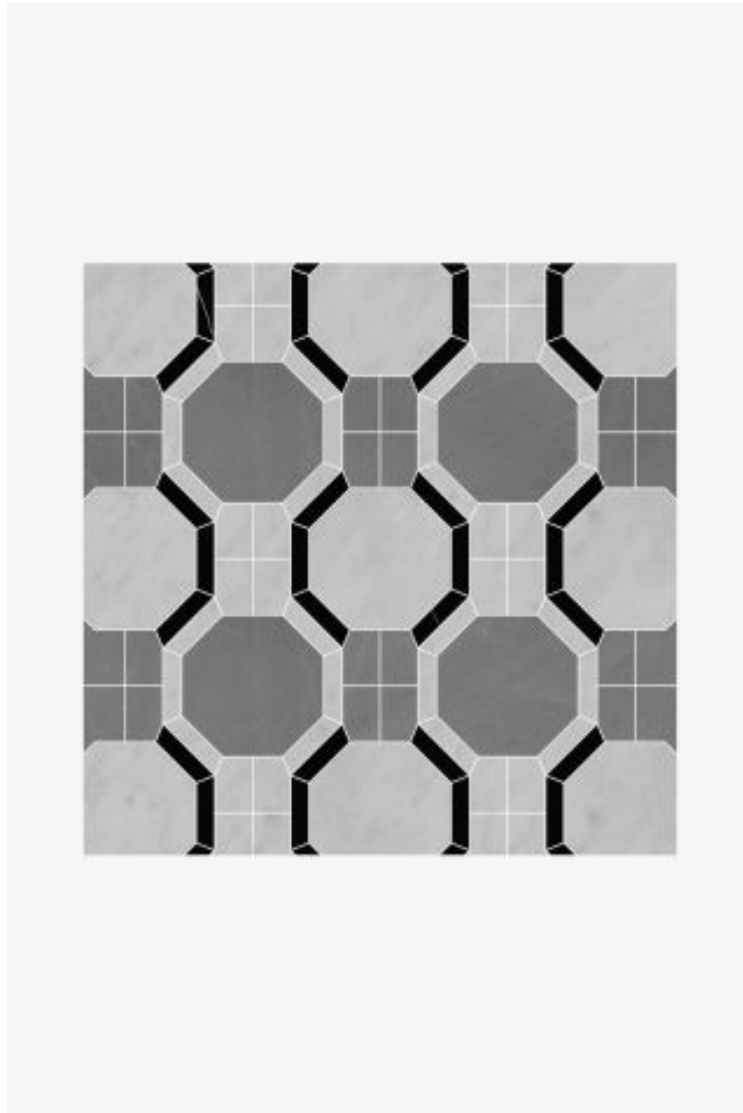

ESTB. 1978

WATERWORKS

MasterPiece

MasterPiece Octagon Weave Petite Mosaic

Style #: MPMOOP

ESTB. 1978

W A T E R W O R K S

THE COLLECTION: MasterPiece

Referencing classic wood designs, these capture the beauty of stone with an unexpected interplay of its veining and shadings. Designs can be scaled up or down to suit your space.

FEATURES

- The unique and natural beauty of stone unleashes infinite design possibilities.
 - Choose your pattern to create expansive statements or a dash of detail, for a beautiful one-of-a-kind installation.
 - Palette of 65 versatile stone colors; selection expands from neutral tones into a full spectrum of color.
 - All patterns available in a Petite or Grande scale. Equally transformative on walls and floors.
 - Custom colorways can be created using any of the stones or finishes available in the MasterPiece color palette.
-