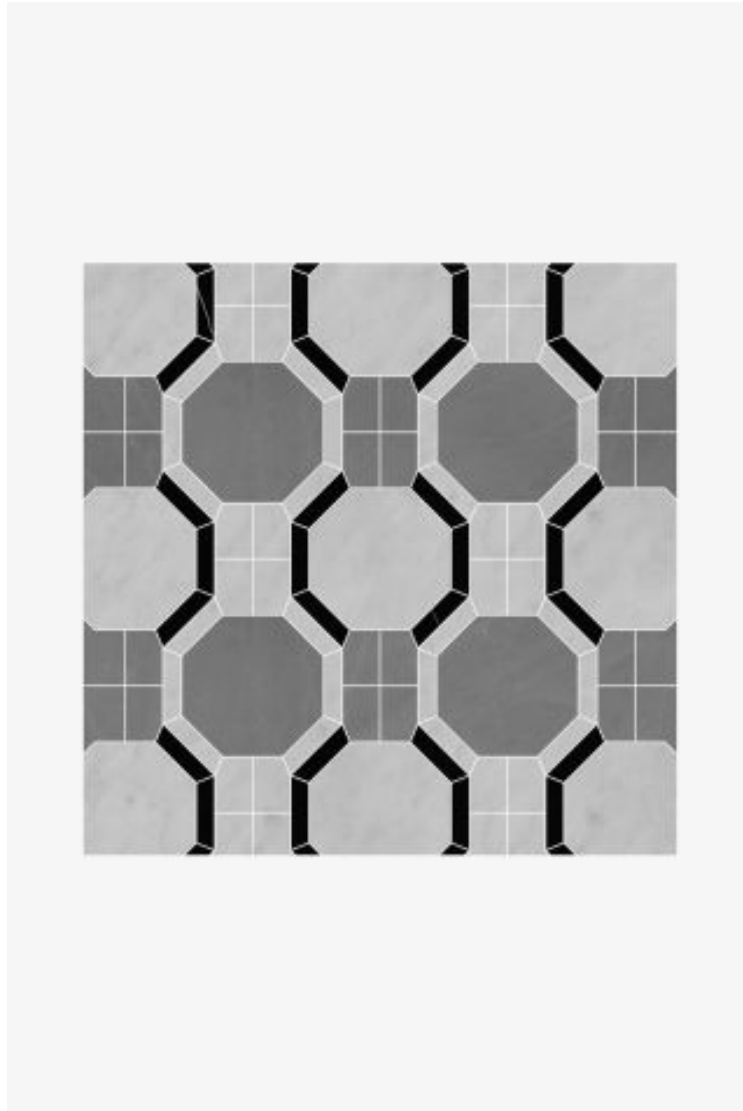

ESTB. 1978

WATERWORKS

MasterPiece

MasterPiece Octagon Weave Petite Mosaic

Style #: MPMOOP

ESTB. 1978

WATERWORKS

THE COLLECTION: MasterPiece

Referencing classic wood designs, these capture the beauty of stone with an unexpected interplay of its veining and shadings. Designs can be scaled up or down to suit your space.

FEATURES

- The unique and natural beauty of stone unleashes infinite design possibilities.
 - Choose your pattern to create expansive statements or a dash of detail, for a beautiful one-of-a-kind installation.
 - Palette of 65 versatile stone colors; selection expands from neutral tones into a full spectrum of color.
 - All patterns available in a Petite or Grande scale. Equally transformative on walls and floors.
 - Custom colorways can be created using any of the stones or finishes available in the MasterPiece color palette.
-