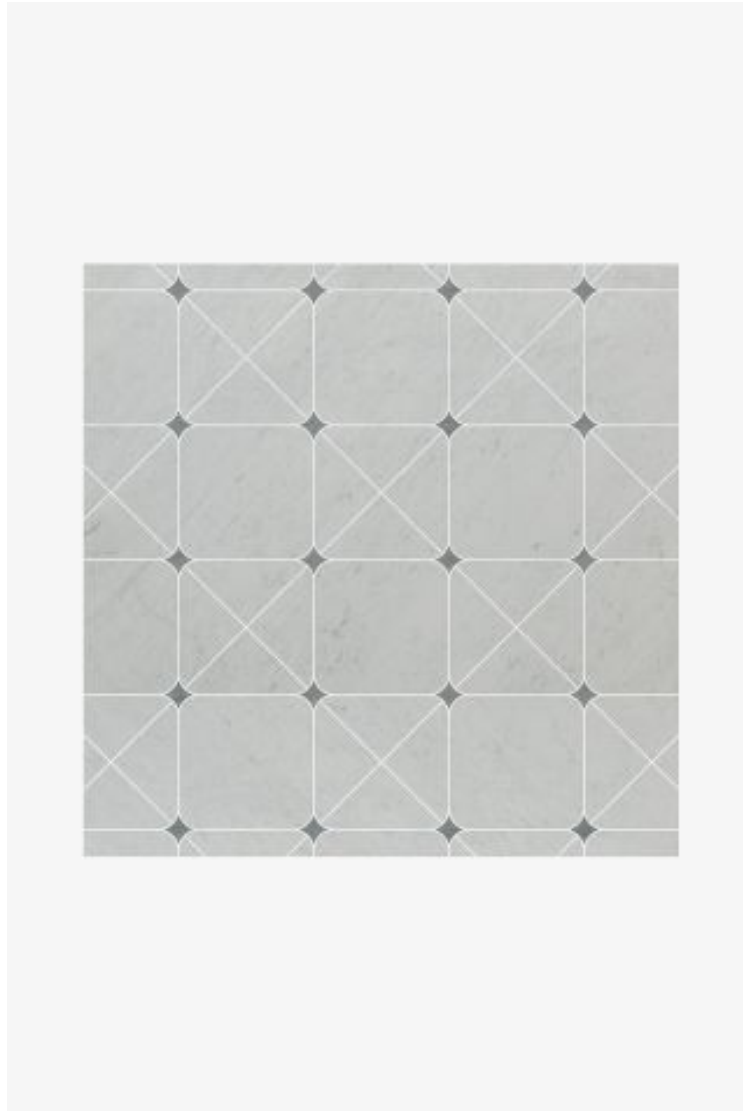

ESTB. 1978

WATERWORKS

Luminaire

Luminaire Constellation Mosaic

Style #: LMMOCN

ESTB. 1978

WATERWORKS

THE COLLECTION: Luminaire

Consistent and confident, flexible but direct, these waterjet mosaics deliver simple graphic shapes and repeating patterns that transform walls and floors.

FEATURES

- Consistent and confident, our collection delivers graphic shapes, repetitious patterns of weaves, circles and simple shapes
 - Handmade mosaics made by skilled artisans
 - Color palette of 32 stones and 3 finishes to choose from to create a one of a kind mosaic
 - Flexible options in a range of styles that add value and artistry to any space
 - Custom colorways can be created using any of the stones or finishes available in the Luminaire color palette
-