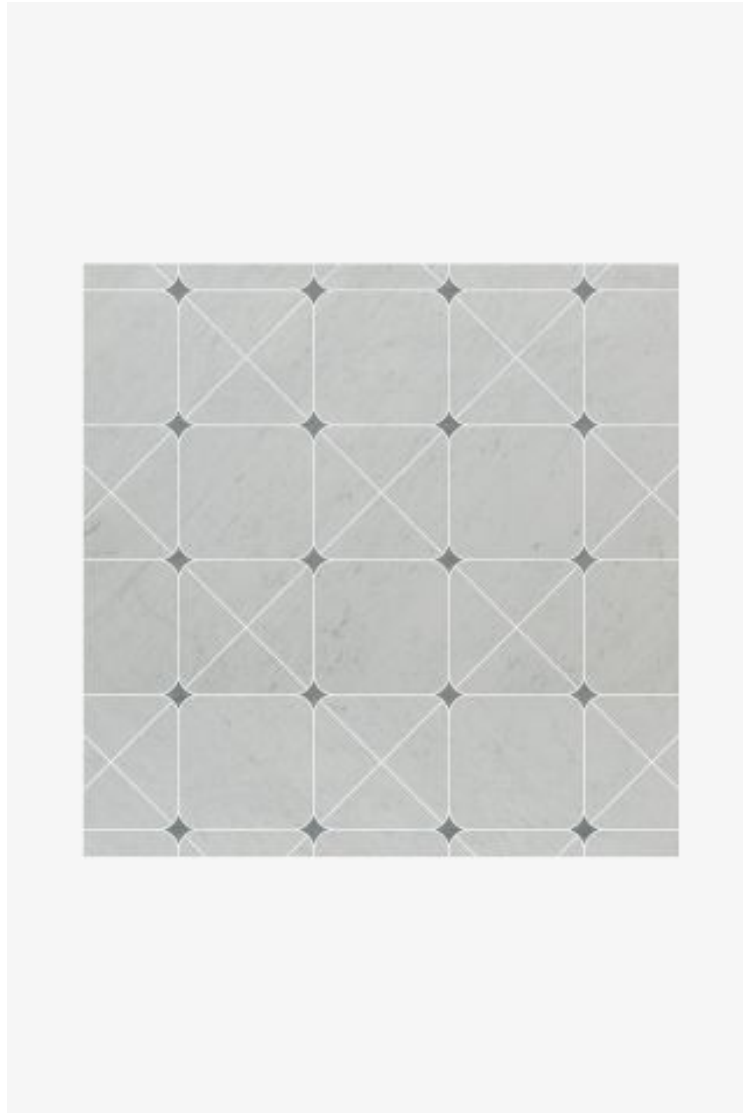

ESTB. 1978

WATERWORKS

Luminaire

Luminaire Constellation Mosaic

Style #: LMMOCN