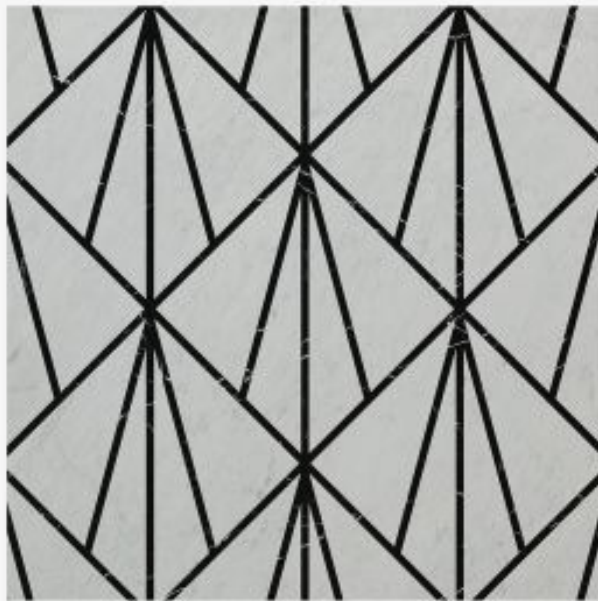

ESTB. 1978

WATERWORKS

Luminaire

Luminaire Pyramid Mosaic

Style #: LMMOPY

ESTB. 1978

WATERWORKS

THE COLLECTION: Luminaire

Consistent and confident, flexible but direct, these waterjet mosaics deliver simple graphic shapes and repeating patterns that transform walls and floors.

FEATURES

- Consistent and confident, our collection delivers graphic shapes, repetitious patterns of weaves, circles and simple shapes
 - Handmade mosaics made by skilled artisans
 - Color palette of 32 stones and 3 finishes to choose from to create a one of a kind mosaic
 - Flexible options in a range of styles that add value and artistry to any space
 - Custom colorways can be created using any of the stones or finishes available in the Luminaire color palette
-