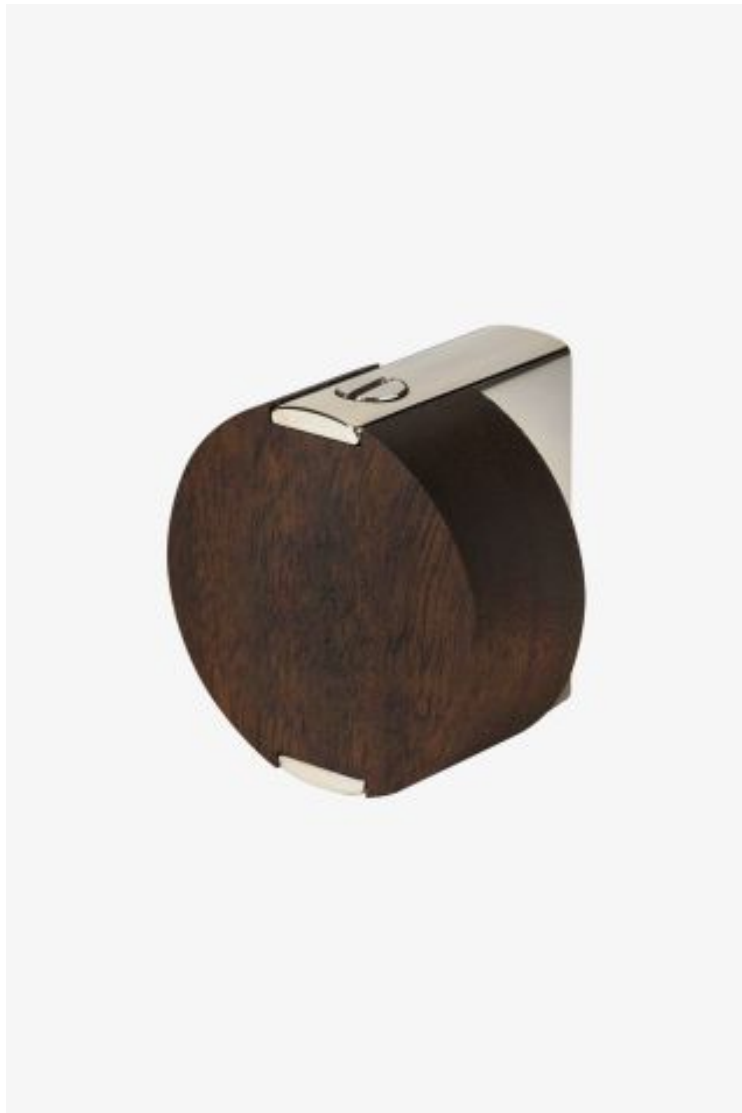

ESTB. 1978

WATERWORKS

Muir

Muir 1 1/2" Metal and Walnut Knob

Style #: MUHW02

Available in Brass and Nickel

ESTB. 1978

WATERWORKS

THE COLLECTION: Muir

At home in the mountains, by the sea or in an urban loft, Muir's solid walnut pairs with hand-finished solid brass to create a modern, casual effect recalling vintage modern artist-made furniture and jewelry.

FEATURES

- American Walnut paired with Brass
 - Walnut is protected with primer and wood lacquer
 - Solid brass is hand-polished
 - Made in the USA
 - Includes per fixing: 8-32 Truss Head Machine Screw-Combo-Slotted
-