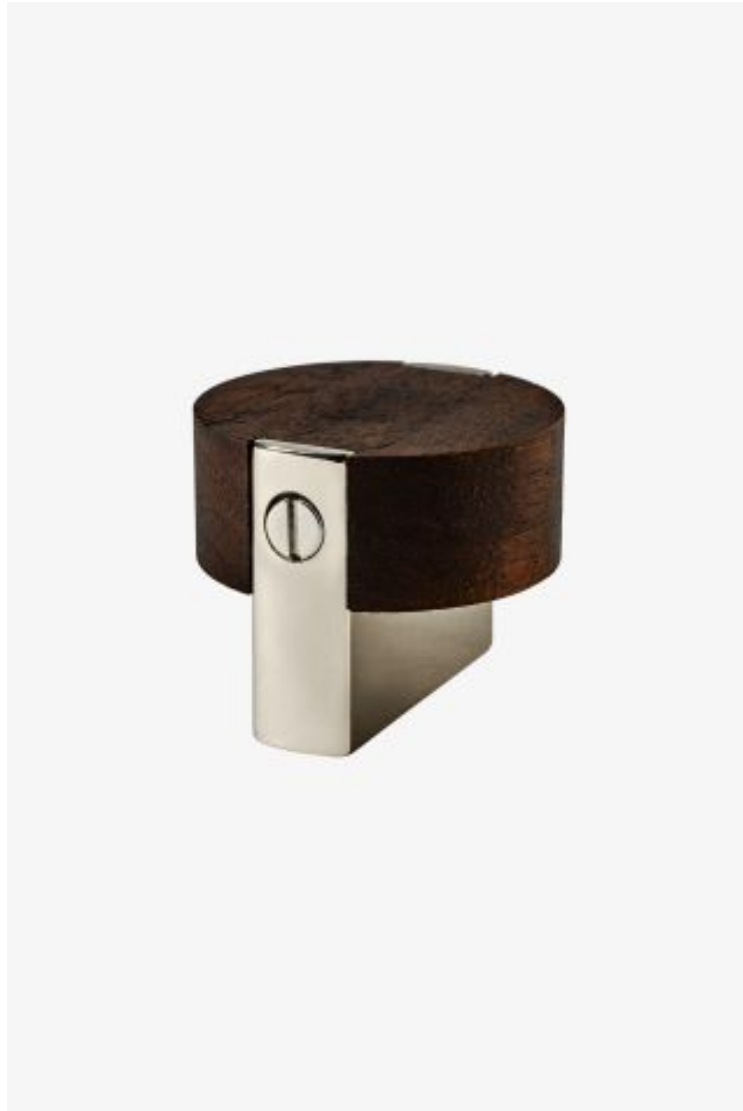

ESTB. 1978

WATERWORKS

Muir

Muir 1 1/2" Metal and Walnut Knob

Style #: MUHW02

Available in Brass and Nickel

ESTB. 1978

WATERWORKS

THE COLLECTION: Muir

At home in the mountains, by the sea or in an urban loft, Muir's solid walnut pairs with hand-finished solid brass to create a modern, casual effect recalling vintage modern artist-made furniture and jewelry.

FEATURES

- American Walnut paired with Brass
 - Walnut is protected with primer and wood lacquer
 - Solid brass is hand-polished
 - Made in the USA
 - Includes per fixing: 8-32 Truss Head Machine Screw-Combo-Slotted
-