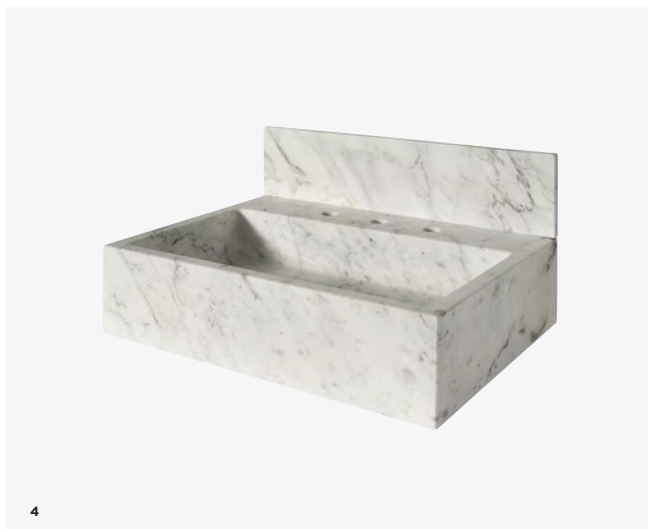

STANDARD VANITY METAL FINISHES

nickel brass

1. Pullman Double Vanity with Hardware Packaged with Slab, Backsplash and Saxby Sinks 67" x 24 1/2" x 34 1/2"
PLVN04^A
2. Pullman Recessed Wood Rectangular Wall Mounted Medicine Cabinet with Hardware 24" x 32" x 1"
PUCB01^D
3. Colette 70" x 32" x 24" Freestanding Oval Bathtub
CBBT01
4. Opus Metal Round Single Two Leg Washstand 2 1/2" x 2 1/2" x 32 1/4"
OPWS02^D
5. Latchet Wall Mounted Round Mirror 23 1/2" x 37 5/8"
LTMR01^D
6. Alden One Piece High Efficiency Elongated Watercloset with Slow Close Plastic Seat
ALWC02^D

STANDARD VANITY SLABS

carrara arabescato

STANDARD VANITY METAL FINISHES

nickel brass

1. Bridle Double Vanity with Hardware Packaged with Slab, Backsplash and Saxby Sinks
67" x 24 1/2" x 34 1/2"
BLVN04^A

2. Cooper Metal Rectangular Wall Mounted Stationary Mirror
24" x 38 3/4" x 1"
CZMR02^{C, D}

For full product assortments visit a showroom or waterworks.com.

Transitional Suite No. 5

1

3

2

4

6

1. Beekman Marble Two Leg Single Washstand 26" x 21" x 34"
BKWS01
2. Rafael Metal Shaped Wall Mounted Mirror
RFMR01 [Ⓓ]
3. Ibla 67" x 32 1/2" x 23 1/2" Freestanding Oval Bathtub
IBBT67
4. Sorano Rectangular Wall Mounted Marble Lavatory Sink 26" x 19" x 6 1/4" with 26" x 6" x 3/4" Backsplash
SOLV26 [Ⓔ]
5. Alden One Piece High Efficiency Elongated Watercloset with Slow Close Plastic Seat
ALWC02 [Ⓓ]

[Ⓐ] Available in single and double.

[Ⓑ] Hardware offered separately.

[Ⓒ] Available in multiple sizes.

[Ⓓ] Available in multiple metal finishes.

[Ⓔ] Available in multiple colors.

Vanity Packages (cabinet, slab, backsplash, sink) available in December.