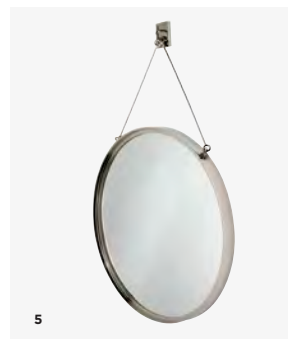

Transitional Suite No. 1

STANDARD VANITY PAINT COLORS

chalk whisper driftwood

steel midnight franklin gray

STANDARD VANITY WOOD FINISHES

clear oak antique walnut

STANDARD VANITY SLABS

carrara arabescato

STANDARD VANITY METAL FINISHES

nickel brass

1. Pullman Double Vanity with Hardware Packaged with Slab, Backsplash and Saxby Sinks 67" x 24 1/2" x 34 1/2"
PLVN04^A
2. Pullman Recessed Wood Rectangular Wall Mounted Medicine Cabinet with Hardware 24" x 32" x 1"
PUCB01^D
3. Colette 70" x 32" x 24" Freestanding Oval Bathtub
CBBT01
4. Opus Metal Round Single Two Leg Washstand 2 1/2" x 2 1/2" x 32 1/4"
OPWS02^D
5. Latchet Wall Mounted Round Mirror 23 1/2" x 37 5/8"
LTMR01^D
6. Alden One Piece High Efficiency Elongated Watercloset with Slow Close Plastic Seat
ALWC02^D

STANDARD VANITY SLABS

carrara arabescato

STANDARD VANITY METAL FINISHES

nickel brass

1. Bridle Double Vanity with Hardware Packaged with Slab, Backsplash and Saxby Sinks
67" x 24 1/2" x 34 1/2"
BLVN04^A

2. Cooper Metal Rectangular Wall Mounted Stationary Mirror
24" x 38 3/4" x 1"
CZMR02^{C, D}