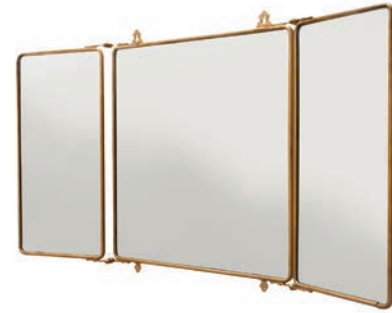

Daphne
Metal Rectangular Wall
Mounted Trifold Mirror
42 3/8" x 1" x 26 3/4"
DPMR01