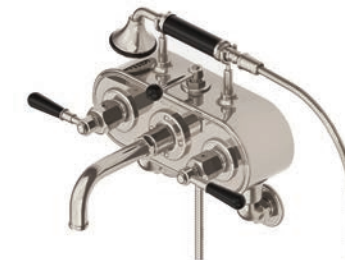

Exposed Shower System with 6" Shower Rose, Handshower on Hook, Black Lever and Wheel Handle
RGXS30

Exposed Shower System with 6" Shower Rose, Handshower on Hook, Metal Lever and Wheel Handle
RGXS31

Thermostatic Control Valve Trim with Black Wheel Handle*
RGTH01

Thermostatic Control Valve Trim with Metal Wheel Handle*
RGTH02

Thermostatic Control Valve Trim with Black Lever Handle*
RGTH10

Thermostatic Control Valve Trim with Metal Lever Handle*
RGTH11

Exposed Shower System with 6" Shower Rose, Handshower on Hook and Body Spray Bars, Black Lever and Wheel Handles
RGXS50

Exposed Shower System with 6" Shower Rose, Handshower on Hook and Body Spray Bars, Metal Lever and Wheel Handles
RGXS51

Exposed Floor Mounted Tub Filler with Handshower and Black Wheel Handles
RGXT60

Exposed Floor Mounted Tub Filler with Handshower and Metal Wheel Handles
RGXT61