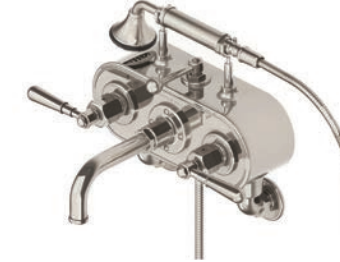

Thermostatic Control Valve Trim with Metal Wheel Handle*
RGTH02

Thermostatic Control Valve Trim with Black Lever Handle*
RGTH10

Thermostatic Control Valve Trim with Metal Lever Handle*
RGTH11

Exposed Shower System with 6" Shower Rose, Handshower on Hook and Body Spray Bars, Black Lever and Wheel Handles
RGXS50

Exposed Shower System with 6" Shower Rose, Handshower on Hook and Body Spray Bars, Metal Lever and Wheel Handles
RGXS51

Exposed Floor Mounted Tub Filler with Handshower and Black Wheel Handles
RGXT60

Exposed Floor Mounted Tub Filler with Handshower and Metal Wheel Handles
RGXT61

Exposed Wall Mounted Tub Filler with Handshower and Black Lever Handles
RGXT30

Exposed Wall Mounted Tub Filler with Handshower and Metal Lever Handles
RGXT31

Wall Mounted 6" Shower Rose, Arm and Flange
RGSH01