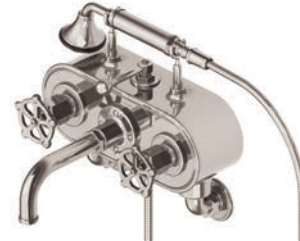

Wall Mounted Tub Spout, Arm and Flange
RGTS01

Single Robe Hook
RGRH01

Wall Mounted Three Piece Paper Holder
RGPH01

Exposed Deck Mounted Tub Filler with Handshower and Black Lever Handles
RGXT50

Exposed Deck Mounted Tub Filler with Handshower and Metal Lever Handles
RGXT51

Exposed Wall Mounted Tub Filler with Handshower and Black Wheel Handles
RGXT20

Exposed Wall Mounted Tub Filler with Handshower and Metal Wheel Handles
RGXT21

6" Metal Towel Ring
RGTB01

24" Single Metal Towel Bar
RGTB24